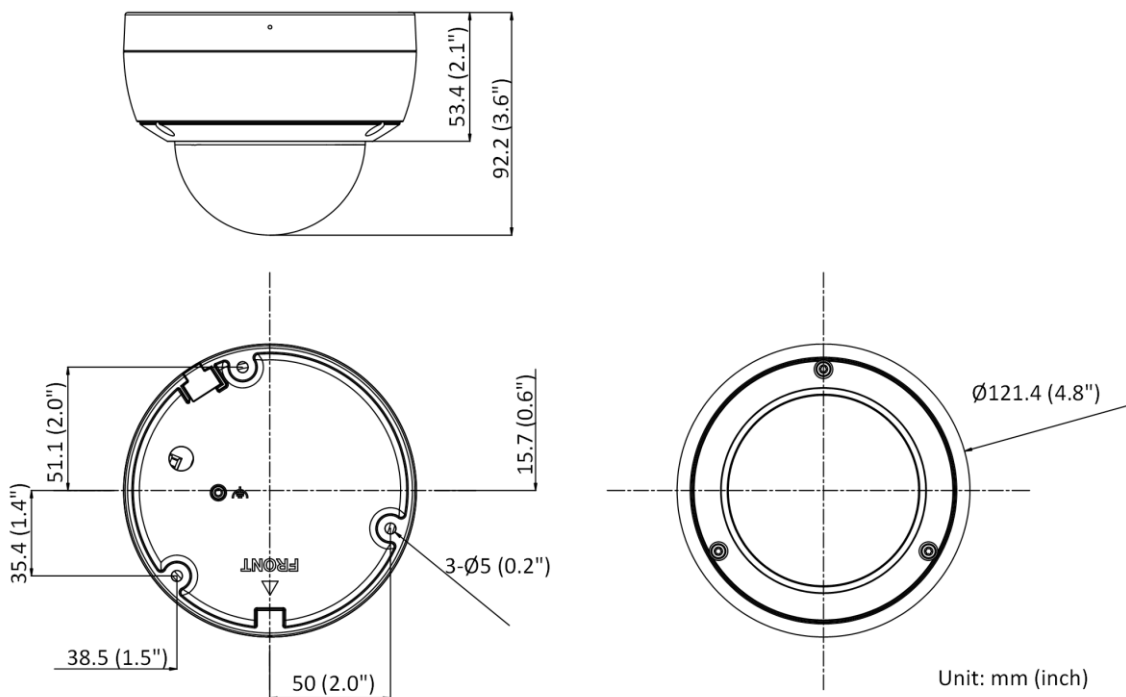

Safety	UL (UL 60950-1); CB (IEC 60950-1:2005 + Am 1:2009 + Am 2:2013, IEC 62368-1:2014); CE-LVD (EN 60950-1:2005 + Am 1:2009 + Am 2:2013, IEC 62368-1:2014)
Environment	CE-RoHS (2011/65/EU); WEEE (2012/19/EU); Reach (Regulation (EC) No 1907/2006)
Protection	IP67 (IEC 60529-2013), IK10 (IEC 62262:2002)

▪ **Available Model**

DS-2CD2186G2-I (2.8/4 mm)

DS-2CD2186G2-ISU (2.8/4 mm)

▪ **Dimension**