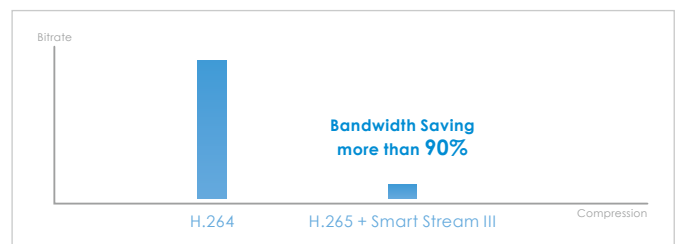

H.265 + Smart Stream III, Ultra-low Bandwidth