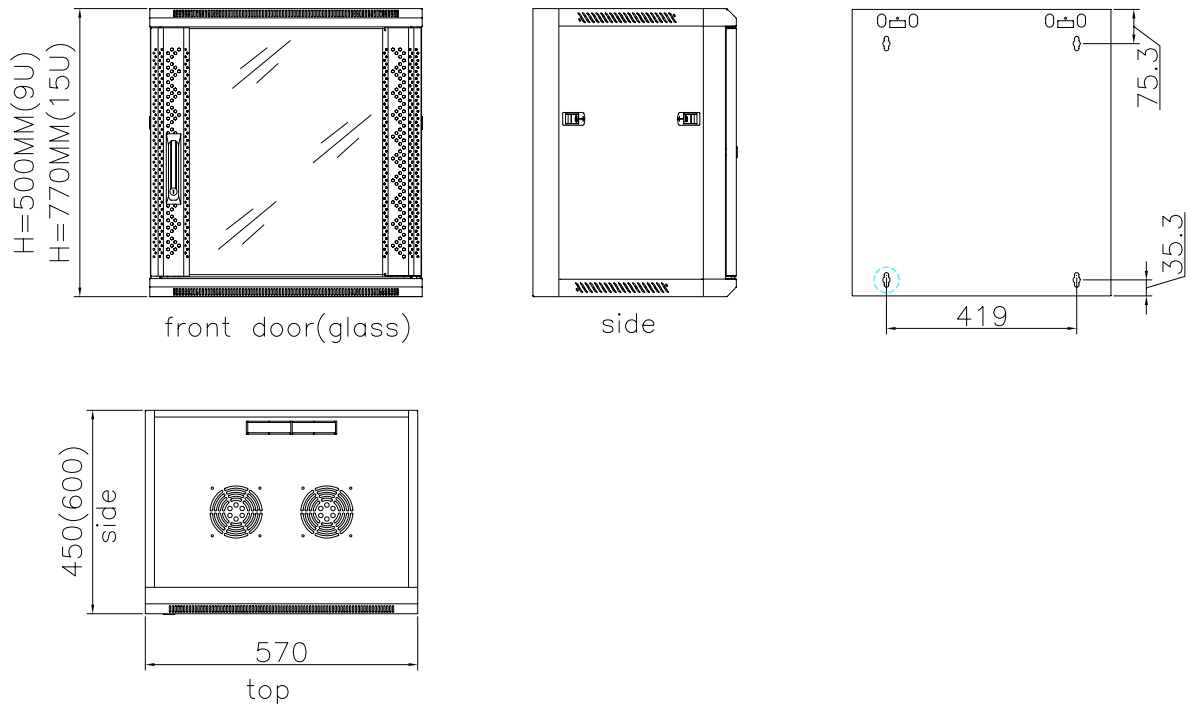

Datenblatt - Fiche technique - Data sheet

26.99.0149

VALUE Wandgehäuse 9 HE (HxBxT) 505x570x450 mm

VALUE Armoire murale 9 UH (HxLxP) 505x570x450 mm

VALUE 19" Wall Mount Rack 9U, 505x570x450 (HxWxD)

SE5409/SE5615 DATA SHEET

- Quick installation and Patent frame , assemble time no more then 5 minutes , the volume of flat pack is only 1/3~1/4 of assembly finished pack .
- Black light plated
- One cable channel on the top and the other on bottom
- Toughened glass front , grey decoration strip , lock with the deluxe rotary handle , the direction of opening the door can be changed according to the requirement, the Opening Degree of the door is more

than 180°.

- Set a ground pole in the cabinet
- Provide a hang to the wall board, easily assemble , screw lock from the inner, prevent stealing or knock off
- Quick open side door, convenient for equipment install and maintain
- Installation depth can be adjusted according to the requirement
- 19" standard installation ;