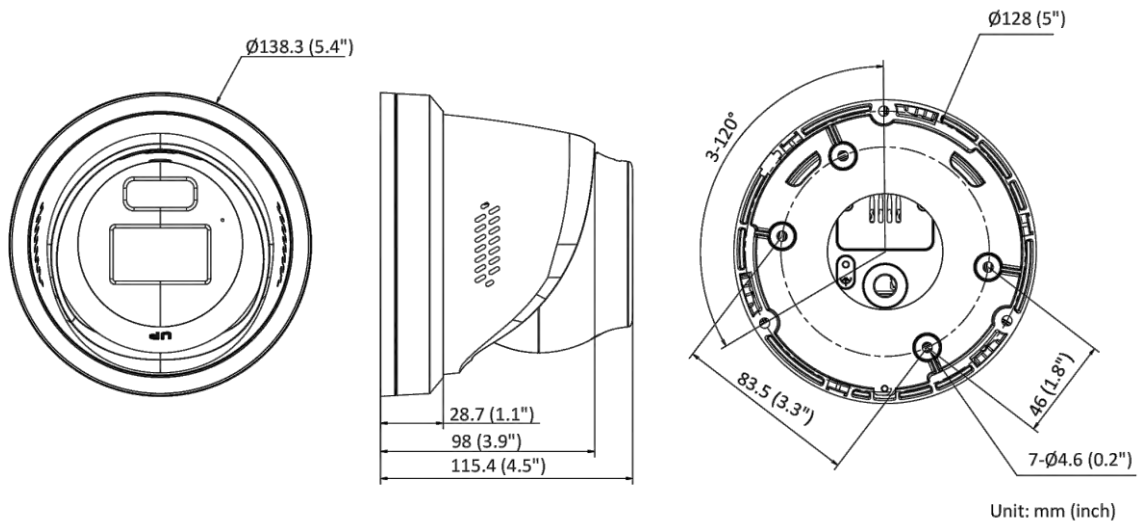

▪ **Dimension**

▪ **Accessory**

▪ **Optional**

DS-1275ZJ-SUS Vertical Pole Mount	DS-1271ZJ-140 Pendant Mount	DS-1280ZJ-PT6 Junction Box	DS-1276ZJ-SUS Corner Mount	DS-1273ZJ-140B Wall Mount
DS-1273ZJ-140 Wall Mount