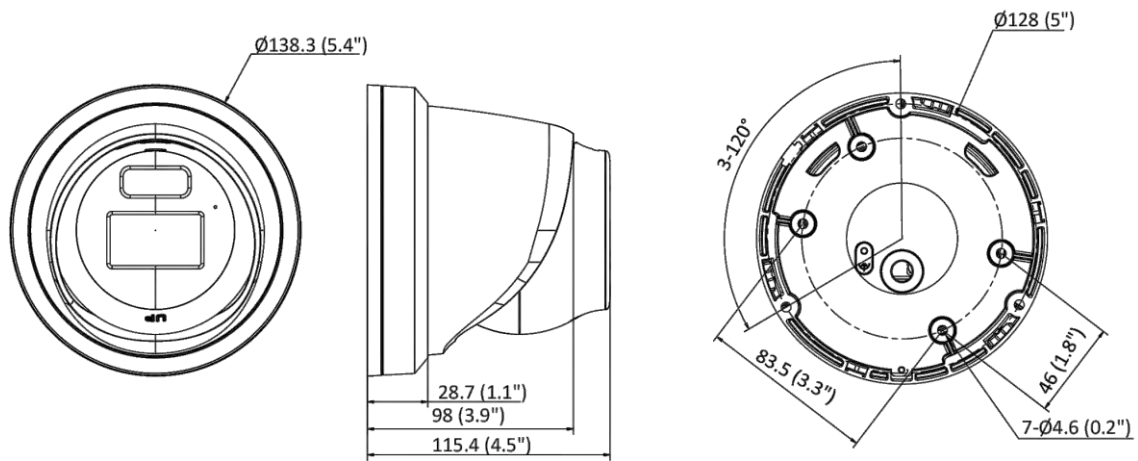

General	
Linkage Method	Upload to NAS/memory card/FTP, notify surveillance center, trigger recording, trigger capture, send email
Material	Aluminum alloy body, except for trim ring
Dimension	Ø138.3 mm × 115.4 mm (Ø5.4" × 4.5")
Package Dimension	170 mm × 170 mm × 150 mm (7" × 7" × 5.9")
Weight	Approx. 770 g (1.7 lb.)
With Package Weight	Approx. 980 g (2.2 lb.)
Storage Conditions	-30 °C to 60 °C (-22 °F to 140 °F). Humidity 95% or less (non-condensing)
Startup and Operating Conditions	-30 °C to 60 °C (-22 °F to 140 °F). Humidity 95% or less (non-condensing)
Web Client Language	33 languages English, Russian, Estonian, Bulgarian, Hungarian, Greek, German, Italian, Czech, Slovak, French, Polish, Dutch, Portuguese, Spanish, Romanian, Danish, Swedish, Norwegian, Finnish, Croatian, Slovenian, Serbian, Turkish, Korean, Traditional Chinese, Thai, Vietnamese, Japanese, Latvian, Lithuanian, Portuguese (Brazil), Ukrainian
General Function	Anti-flicker, heartbeat, mirror, privacy mask, flash log, password reset via email, pixel counter
Firmware Version	V5.5.113
Software Reset	Yes
Power Supply	12 VDC ± 25% PoE: 802.3af, Class 3
Power Consumption and Current	12 VDC, 0.5 A, max. 6 W PoE (802.3af, 36 V to 57 V), 0.2 A to 0.12 A, max. 7 W
Power Interface	Ø5.5 mm coaxial power plug
Approval	
Class	Class B
Safety	UL (UL 60950-1); CB (IEC 60950-1:2005 + Am 1:2009 + Am 2:2013, IEC 62368-1:2014); CE-LVD (EN 60950-1:2005 + Am 1:2009 + Am 2:2013, IEC 62368-1:2014); BIS (IS 13252(Part 1):2010+A1:2013+A2:2015); LOA (IEC/EN 60950-1)
Environment	CE-RoHS (2011/65/EU); WEEE (2012/19/EU); Reach (Regulation (EC) No 1907/2006)
Protection	IP67 (IEC 60529-2013)

#### ▪ Available Model

DS-2CD2327G2-L (2.8/4 mm)

DS-2CD2327G2-LU (2.8/4 mm)

▪ **Dimension**

Unit: mm (inch)

▪ **Accessory**

▪ **Optional**

DS-1273ZJ-140B	DS-1273ZJ-140	DS-1275ZJ-SUS	DS-1280ZJ-PT6	DS-1276ZJ-SUS
Wall Mount	Wall Mount	Vertical Pole Mount	Junction Box	Corner Mount
<b>DS-1271ZJ-140</b>				
<b>Pendant Mount</b>				