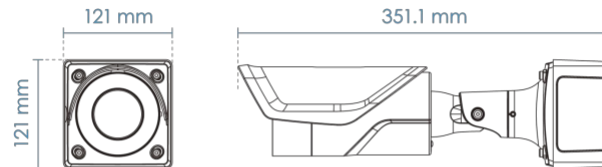

General

Connectors	RJ-45 cable connector for 10/100Mbps Network/PoE connection Audio input Audio output AC 24V power input DC 12V power input Digital input *2 Digital output *2 BNC out
LED Indicator	System power and status indicator
Power Input	AC 24V, DC 12V, IEEE 802.3at PoE Class 4 (Power Redundancy)
Power Consumption	PoE: Max. 25/20 W (IR on/off) DC 12V: Max. 20.4/15 W (IR on/off) AC 24V: Max. 22/17 W (IR on/off)
Dimensions	Ø 121 x 121 x 352.1 mm (w/ junction box) Ø 121 x 121 x 288.1 mm (w/o junction box)
Weight	1,254 g
Casing	IP66, IP67, IK10 (Metal Housing)
Safety Certifications	CE, LVD, FCC Class A, VCCI, C-Tick, UL, EN50121-4
Operating Temperature	Starting Temperature: -40°C ~ 50°C (-40°F ~ 122°F) Working Temperature(IR on): -50°C ~ 50°C (-58°F ~ 122°F) Working Temperature(IR off): -50°C ~ 60°C (-58°F ~ 140°F)
Humidity	98%
Warranty	36 months

Dimensions

IB9365-HT/EHT-A(4-9mm)

w/ junction box

w/o junction box

Compatible Accessories

Mounting Kits

AM-719
Outdoor Junction Box (Standard Package)

Mounting Kits