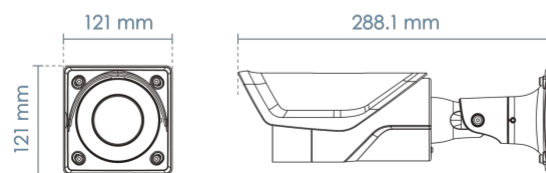

General

Connectors	RJ-45 cable connector for 10/100Mbps Network/PoE connection Audio input Audio output AC 24V power input DC 12V power input Digital input *2 Digital output *2 BNC out
LED Indicator	System power and status indicator
Power Input	AC 24V, DC 12V, IEEE 802.3at PoE Class 4 (Power Redundancy)
Power Consumption	PoE: Max. 25/20 W (IR on/off) DC 12V: Max. 20.4/15 W (IR on/off) AC 24V: Max. 22/17 W (IR on/off)
Dimensions	Ø 121 x 121 x 352.1 mm (w/ junction box) Ø 121 x 121 x 288.1 mm (w/o junction box)
Weight	1,254 g
Casing	IP66, IP67, IK10 (Metal Housing)
Safety Certifications	CE, LVD, FCC Class A, VCCI, C-Tick, UL, EN50121-4
Operating Temperature	Starting Temperature: -40°C ~ 50°C (-40°F ~ 122°F) Working Temperature(IR on): -50°C ~ 50°C (-58°F ~ 122°F) Working Temperature(IR off): -50°C ~ 60°C (-58°F ~ 140°F)
Humidity	98%
Warranty	36 months

Dimensions

IB9365-HT/EHT-A(4-9mm)

w/ junction box

w/o junction box

Compatible Accessories

Mounting Kits

AM-719
Outdoor Junction Box (Standard Package)

Mounting Kits