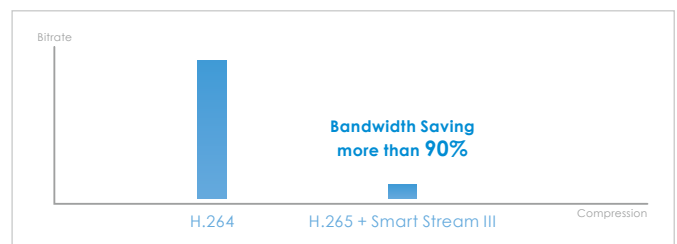

H.265 + Smart Stream III, Ultra-low Bandwidth