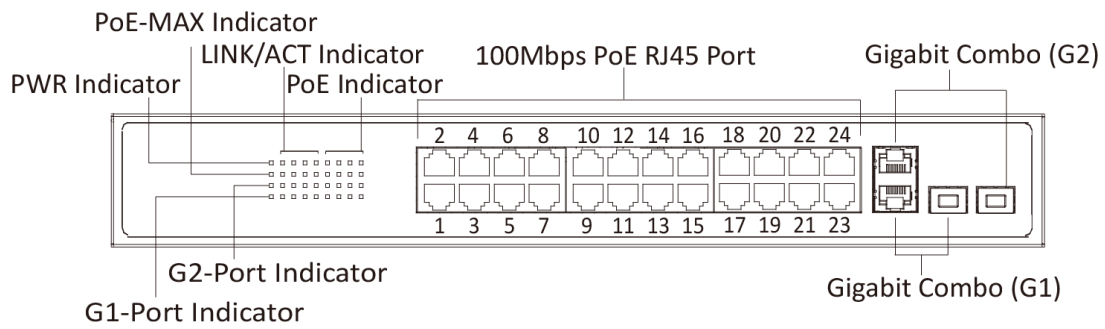

Physical Interface

Front panel:

Rear panel: