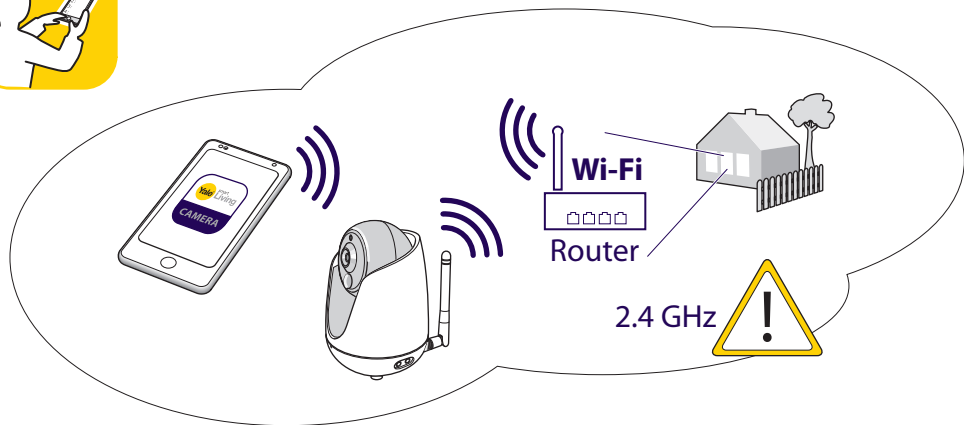

WIPC-303W

Manual

Home View Pan Tilt Zoom Camera

Indoor IP Kamera Schwenk-/ Neigefunktion

Video Cámara PTZ para el hogar

Camera IP Panoramica Motorizzata

Caméra IP intérieure motorisée

An ASSA ABLOY Group brand

ASSA ABLOY

The smarter way to protect your home.

1

Yale Home View

2 Create Account

3

4

App - Setup camera