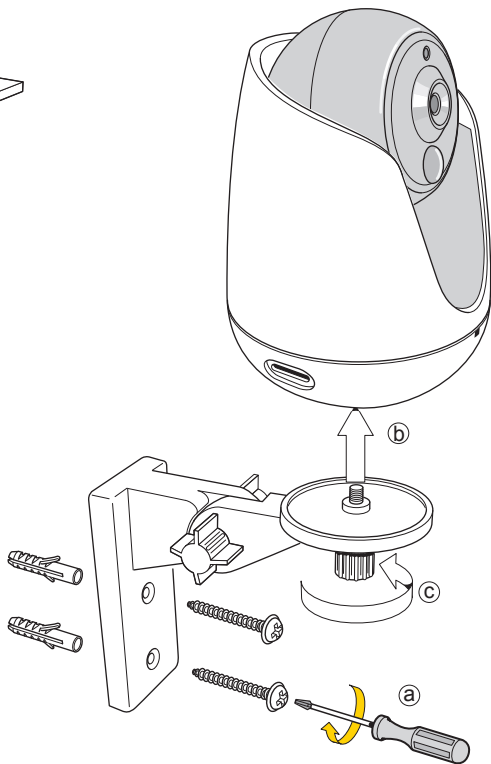

i

Video

Photo

www.yalelock.com/smart-living

On / Off / Auto

i

GB:

Hereby, ASSA ABLOY Ltd., School Street, Willenhall, West Midlands, England Wv13 3PW declares that the radio equipment type WIPC-303W is in compliance with Directive 2014/53/EU. The full text of the EU declaration of conformity is available at the following internet address: www.yalelock.com/smart-living/doc