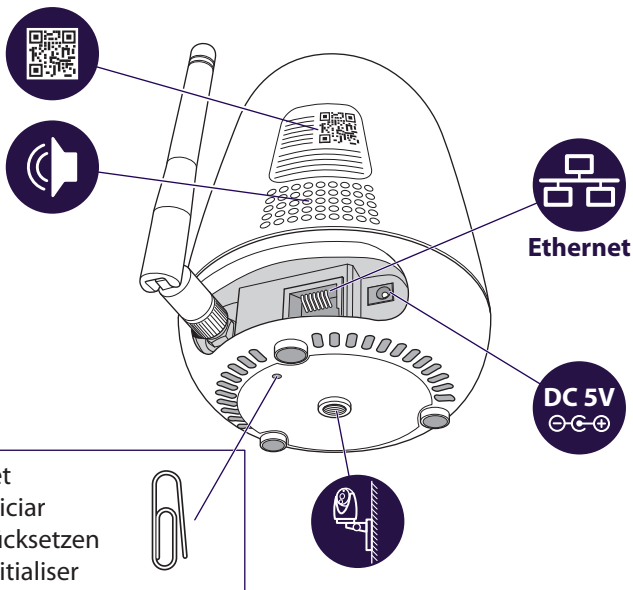

WIPC-303W

Manual

Home View Pan Tilt Zoom Camera

Indoor IP Kamera Schwenk-/ Neigefunktion

Video Cámara PTZ para el hogar

Camera IP Panoramica Motorizzata

Caméra IP intérieure motorisée

An ASSA ABLOY Group brand

ASSA ABLOY

The smarter way to protect your home.

1

Yale Home View

2 Create Account

3

4

App - Setup camera

i

Video

Photo

www.yalelock.com/smart-living

On / Off / Auto

i

GB:

Hereby, ASSA ABLOY Ltd., School Street, Willenhall, West Midlands, England Wv13 3PW declares that the radio equipment type WIPC-303W is in compliance with Directive 2014/53/EU. The full text of the EU declaration of conformity is available at the following internet address: www.yalelock.com/smart-living/doc

FR:

Le soussigné, ASSA ABLOY Ltd., School Street, Willenhall, West Midlands, England Wv13 3PW, déclare que l'équipement radioélectrique du type WIPC-303W est conforme à la directive 2014/53/UE. Le texte complet de la déclaration UE de conformité est disponible à l'adresse internet suivante: www.yalelock.com/smart-living/doc