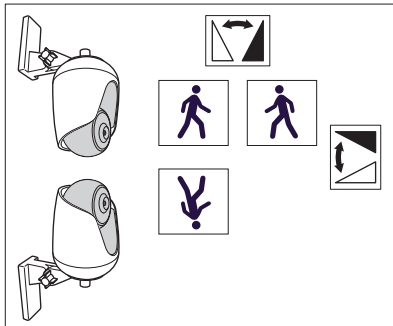

i

Video

Photo

www.yalelock.com/smart-living

On / Off / Auto

i

GB:

Hereby, ASSA ABLOY Ltd., School Street, Willenhall, West Midlands, England Wv13 3PW declares that the radio equipment type WIPC-303W is in compliance with Directive 2014/53/EU. The full text of the EU declaration of conformity is available at the following internet address: www.yalelock.com/smart-living/doc