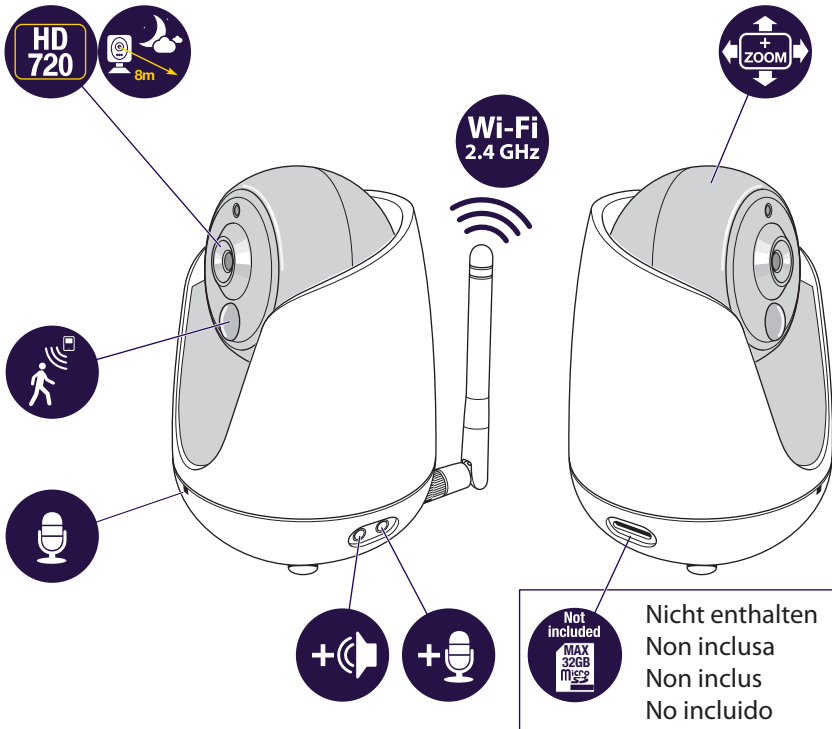

WIPC-303W

Manual

Home View Pan Tilt Zoom Camera

Indoor IP Kamera Schwenk-/ Neigefunktion

Video Cámara PTZ para el hogar

Camera IP Panoramica Motorizzata

Caméra IP intérieure motorisée

An ASSA ABLOY Group brand

ASSA ABLOY

The smarter way to protect your home.

1

Yale Home View

2 Create Account

3

4

App - Setup camera