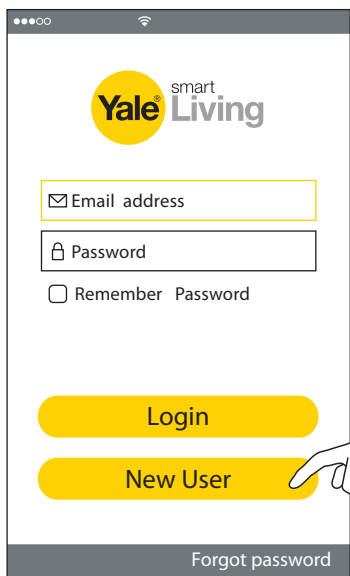

WIPC-303W

Manual

Home View Pan Tilt Zoom Camera

Indoor IP Kamera Schwenk-/ Neigefunktion

Video Cámara PTZ para el hogar

Camera IP Panoramica Motorizzata

Caméra IP intérieure motorisée

An ASSA ABLOY Group brand

ASSA ABLOY

The smarter way to protect your home.

1

Yale Home View

2 Create Account

3

4

App - Setup camera