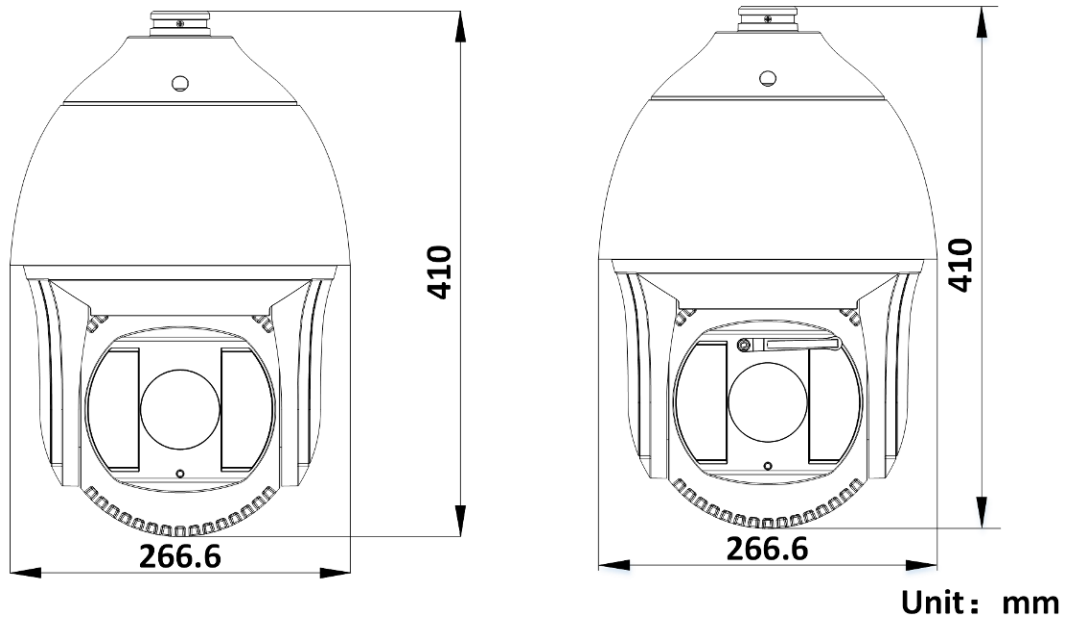

Environment	CE-RoHS (2011/65/EU); WEEE (2012/19/EU); Reach (Regulation (EC) No 1907/2006)
Protection	IP67 (IEC 60529-2013), Lightning Protection, Surge Protection and Voltage Transient Protection, ±6kV Line to Gnd, ±3kV Line to Line

▪ **Available Model**

DS-2DF8225IX-AELW (T5)

▪ **Dimension**

▪ **Accessory**

▪ **Optional**

DS-1604ZJ-BOX- POLE	DS-1662ZJ	DS-1663ZJ	DS-1604ZJ-corner	DS-1604ZJ-BOX- CORNER