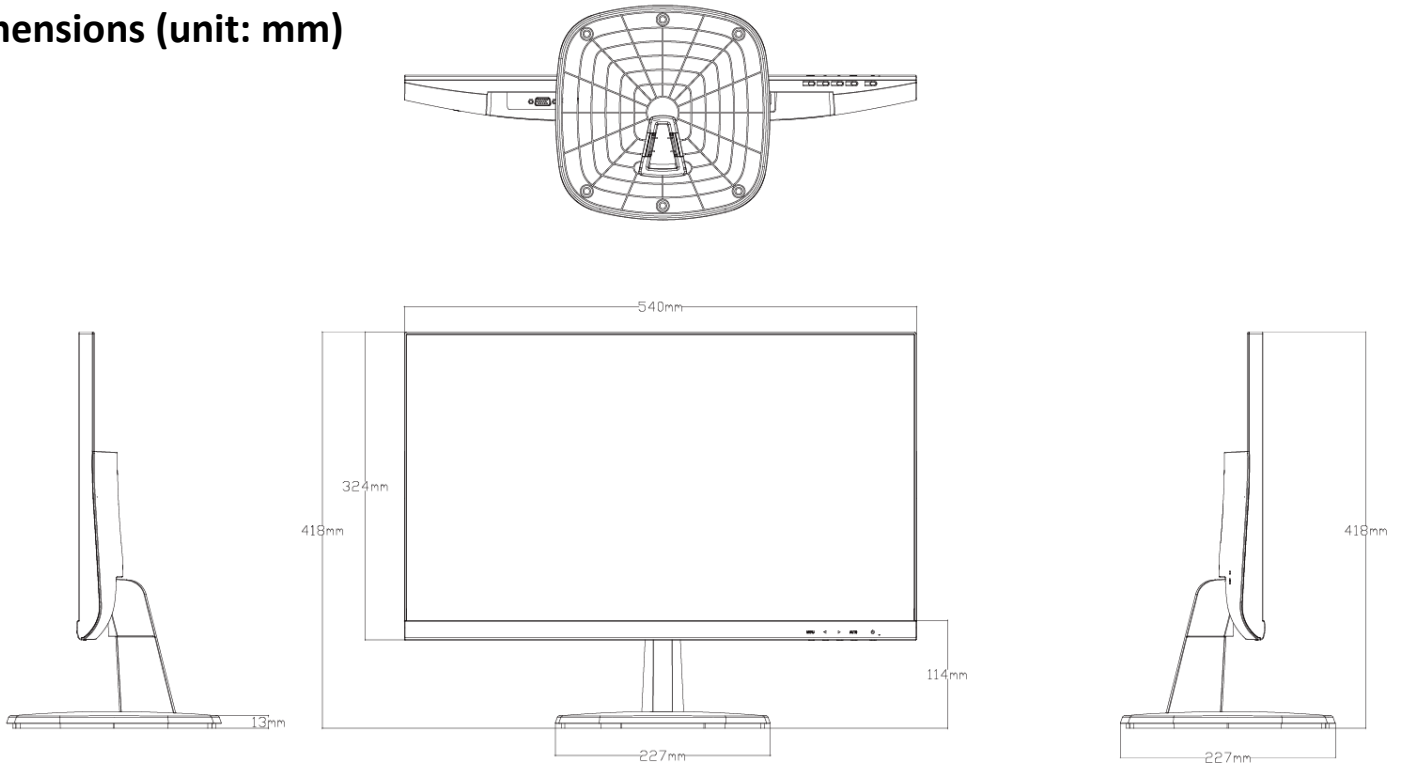

### Physical Interfaces

NO.	Description
1	AC INPUT
2	HDMI INPUT
3	VGA INPUT

# Specifications

Model		DS-D5024FN
LCD Screen	Backlight	TFT-LED Backlight
	Dimension	23.8 inch
	Optimal working resolution	1920 ×1080@60Hz
	Brightness	250 cd/m <sup>2</sup>
	Contrast	1000: 1
	Response time	14ms
	Color	16.7M
	Active Area	527 × 296 mm
	Viewing Angle	Horizontal 178°, vertical 178°
Interfaces	VGA input	1
	HDMI input	1
General	Casing Material	Plastic
	Color of Casing	Black
	Wall-mounting Hole	100 ×100 mm
	Wall-mounting Screw	M4
	Speakers	NA
	Power Supply	100 to 240 VAC, 50/60Hz
	Power Consumption	≤ 30W
	Standby Power Consumption	≤ 0.5 W
	Working Temperature	0 to 40 ° C (32 to 104 ° F)
	Working Humidity	10 to 90 %
	Storage Temperature	-20 to 60 ° C (-4 to 140 ° F)
	Storage Humidity	5 to 95%
	Dimensions	540 × 418 × 227mm
	Packing Dimensions	609 × 500 × 109mm
	Gross Weight	4.44 kg
Net Weight	3.43 kg	
Accessories	VGA cable	1
	Power Cord	1
	User Manual	1

## Dimensions (unit: mm)

Distributed by