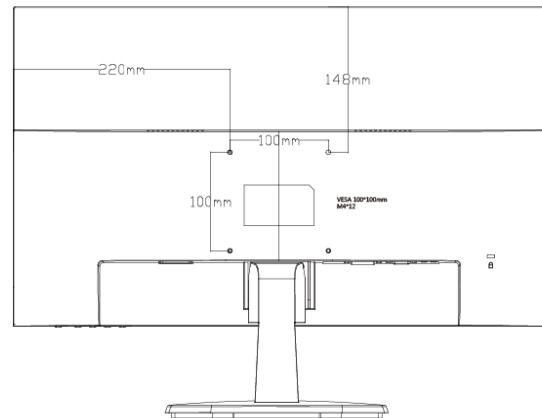

### Physical Interfaces

NO.	Description
1	AC INPUT
2	HDMI INPUT
3	VGA INPUT

# Specifications

Model		DS-D5024FN
LCD Screen	Backlight	TFT-LED Backlight
	Dimension	23.8 inch
	Optimal working resolution	1920 ×1080@60Hz
	Brightness	250 cd/m <sup>2</sup>
	Contrast	1000: 1
	Response time	14ms
	Color	16.7M
	Active Area	527 × 296 mm
	Viewing Angle	Horizontal 178°, vertical 178°
Interfaces	VGA input	1
	HDMI input	1
General	Casing Material	Plastic
	Color of Casing	Black
	Wall-mounting Hole	100 ×100 mm
	Wall-mounting Screw	M4
	Speakers	NA
	Power Supply	100 to 240 VAC, 50/60Hz
	Power Consumption	≤ 30W
	Standby Power Consumption	≤ 0.5 W
	Working Temperature	0 to 40 ° C (32 to 104 ° F)
	Working Humidity	10 to 90 %
	Storage Temperature	-20 to 60 ° C (-4 to 140 ° F)
	Storage Humidity	5 to 95%
	Dimensions	540 × 418 × 227mm
	Packing Dimensions	609 × 500 × 109mm
	Gross Weight	4.44 kg
Net Weight	3.43 kg	
Accessories	VGA cable	1
	Power Cord	1
	User Manual	1

## Dimensions (unit: mm)

Distributed by