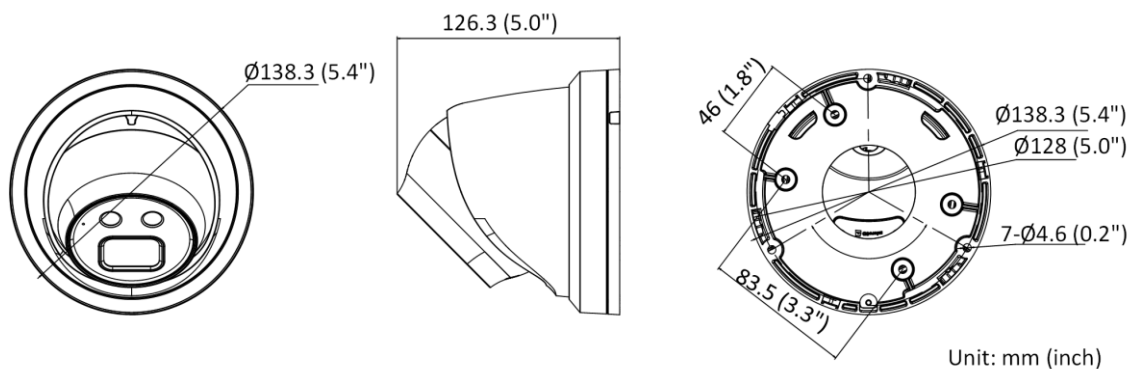

Approval

EMC	FCC SDoC (47 CFR Part 15, Subpart B); CE-EMC (EN 55032: 2015, EN 61000-3-2: 2019, EN 61000-3-3: 2013, EN 50130-4: 2011 +A1: 2014); IC VoC (ICES-003: Issue 6, 2019); KC (KN 32: 2015, KN 35: 2015)
Safety	UL (UL 60950-1); CB (IEC 60950-1:2005 + Am 1:2009 + Am 2:2013, IEC 62368-1:2014); CE-LVD (EN 60950-1:2006+A2:2013, IEC 62368-1:2014+A11:2017); BIS (IS 13252(Part 1):2010+A1:2013+A2:2015)
Environment	CE-RoHS (2011/65/EU); WEEE (2012/19/EU); Reach (Regulation (EC) No 1907/2006)
Protection	IP67 (IEC 60529-2013)

▪ Available Model

DS-2CD3386G2-ISU (2.8/4/6 mm)

▪ Dimension