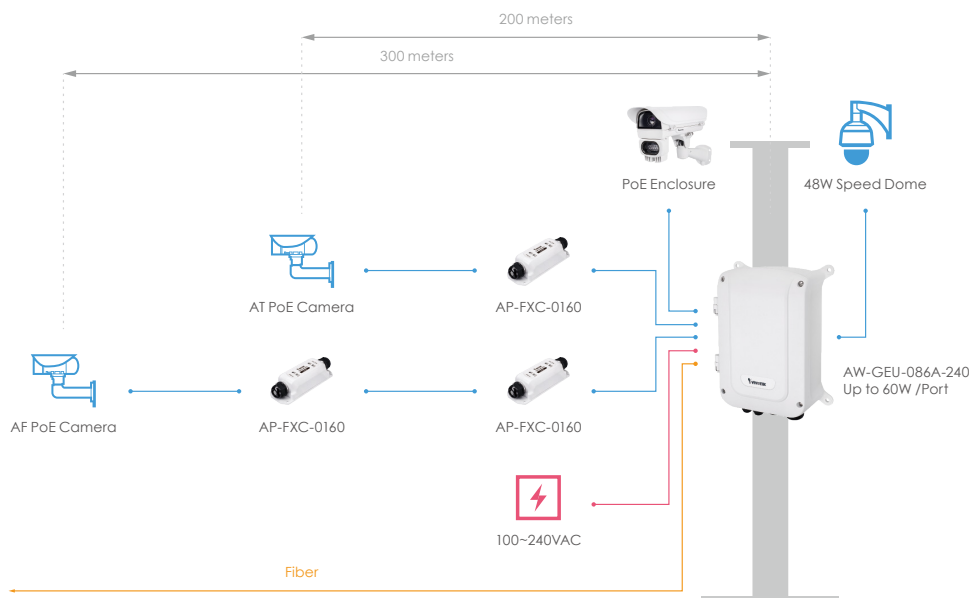

### Outdoor Applicable IP Cameras

Type	Bullet	Fixed Dome	360° Fisheye
			
Model Name	IB8360/67A/69A IB836BA Series IB8377-H/79-H IB8382 Series IB9371/81 Series	CD8371 series FD8366-V/67A-V/69A-V FD836BA Series FD8382 Series FD9371/81 Series	FE8391-V FE9381-EHV FE9382-EHV FE9391-EV
Type	180° Panoramic	Mobile Dome	Multi-Sensor Adjustable Dome
			
Model Name	CC8370-HV CC8371-HV	MD8531H MD8563 Series MD8565-N	MA8391-ETV MA9321-EHTV

## Outdoor PoE Switch Options Supports Up to 30W Per Port

Unmanaged PoE Switch

- Easy to install
- IP67 and IK10 supported
- AC and PoE Surge Protection

Model	PoE Port	Combo Port	SFP Port	RJ45 Port	Max. PoE Output	Power Budget
AW-FET-053C-120	4xFE	-	-	1xFE	30W	120W
AW-FGT-103C-250	8xFE	2xGE	-	-	30W	240W
AW-GET-083A-120	4xGE	-	2xGE	2xGE	30W	120W
AW-GET-123A-240	8xGE	-	4xGE	-	30W	240W

## Long Range Application