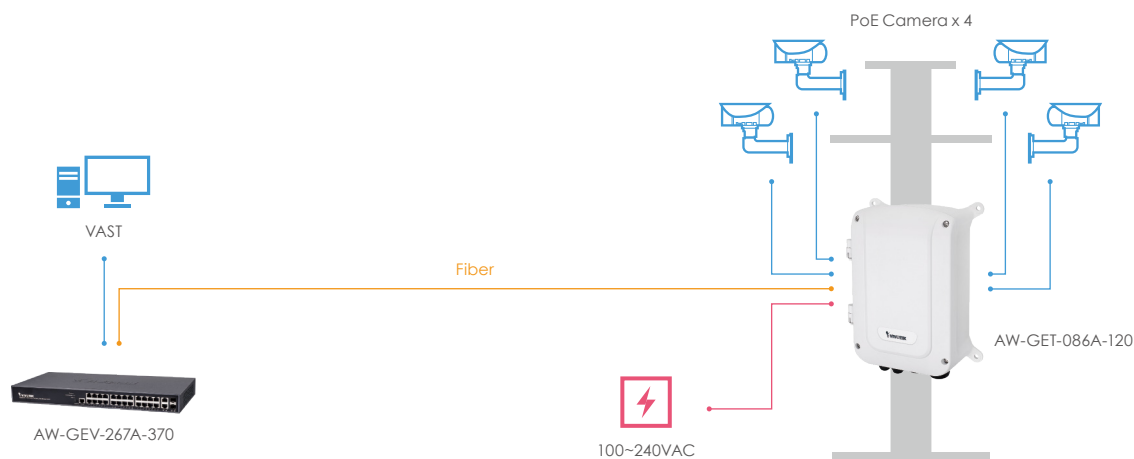

Multi-Camera Application