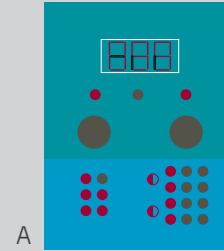

Specifications

- Model No.: 256800
- Max test length: Offline 150 meters (492.13 ft.)
Online 110 meters (360.89ft.)
- Power source: 4 x AAA 1.5V Alkaline batteries
- Operating temp.: 0°C to 50°C (32°F to 122°F)
- Storage temp. : -10°C to 50°C (14°F to 122°F)
- Humidity: 10% to 90%
- Dimensions: 138 x 82 x 32mm
- Weight: 125g

Order Information

256800 GIGA-X Giga network on line status tester

Sample display layout

Testing device has the following results (A)

- 1) Speed 10/100/1000 are supported
- 2) 10/100/1000 Full Duplex are supported
- 3) 10/100 Half Duplex are supported
- 4) All 4 pairs linked and no faults
- 5) Auto Swap (Flash means your device has the ability to swap the TX and RX signals)
- 6) The cable length is 99 meters