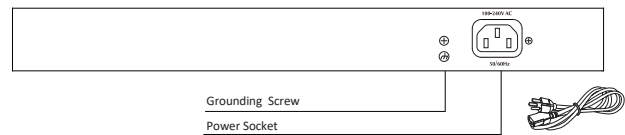

INTRODUCTION

The AW-FGT-260D-380 is a 24 port 10/100BaseT unmanaged PoE switch capable of feeding 15.4/30W (56V max. per port) power to Power over Ethernet (PoE) devices. It comes with another 2x GbE combo ports. The switch is capable of a total of 370 Watts power budget.

PACKAGE CONTENTS

* 1x PoE switch	* 1x Quick Installation Guide
* 2x rack mount ears	* 1x power cord (type by the shipped-to area)

⚠ IMPORTANT:

1. Install the PoE switch in a ventilated and dry place that is free of electromagnetic source, vibration, moisture, and dust.
2. Make sure the ventilation openings on the switch are not blocked.
3. Use CAT5 or 6 UTP/STP cables.
4. AC input (100~240V/AC, 50~60Hz), for a max. consumption of 380W.

CONNECTION

Front Panel

Rear Panel

⚠ IMPORTANT:

The switch already comes with lightning protection mechanism. You should always ground the switch through the PE (Protecting Earth) cable of AC cord or with ground cable. Not grounding the power may cause the power input to damage the unit.

DIP switch

ST Mode	Normal communication for ports 1 ~ 26.
ST VLAN	Ports 1 ~ 24 will be isolated from each other but can communicate with uplink ports 25 & 26, and stop broadcast storm to increase forwarding frame rate.
EX Mode	Ports 1 ~ 24 will be isolated from each other but can communicate with uplink ports 25 & 26. EX PoE ports 1 ~ 8 can deliver 802.3af/at (15.4W/30W) to cameras with up to 250m @10Mbps.

LED DEFINITIONS