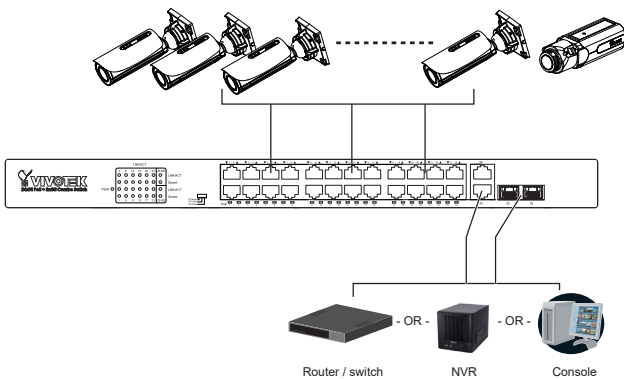

INTRODUCTION

The AW-FGT-260D-380 is a 24 port 10/100BaseT unmanaged PoE switch capable of feeding 15.4/30W (56V max. per port) power to Power over Ethernet (PoE) devices. It comes with another 2x GbE combo ports. The switch is capable of a total of 370 Watts power budget.

PACKAGE CONTENTS

* 1x PoE switch	* 1x Quick Installation Guide
* 2x rack mount ears	* 1x power cord (type by the shipped-to area)

⚠ IMPORTANT:

1. Install the PoE switch in a ventilated and dry place that is free of electromagnetic source, vibration, moisture, and dust.
2. Make sure the ventilation openings on the switch are not blocked.
3. Use CAT5 or 6 UTP/STP cables.
4. AC input (100~240V/AC, 50~60Hz), for a max. consumption of 380W.

CONNECTION

Front Panel

Rear Panel

⚠ IMPORTANT:

The switch already comes with lightning protection mechanism. You should always ground the switch through the PE (Protecting Earth) cable of AC cord or with ground cable. Not grounding the power may cause the power input to damage the unit.

DIP switch

ST Mode	Normal communication for ports 1 ~ 26.
ST VLAN	Ports 1 ~ 24 will be isolated from each other but can communicate with uplink ports 25 & 26, and stop broadcast storm to increase forwarding frame rate.
EX Mode	Ports 1 ~ 24 will be isolated from each other but can communicate with uplink ports 25 & 26. EX PoE ports 1 ~ 8 can deliver 802.3af/at (15.4W/30W) to cameras with up to 250m @10Mbps.