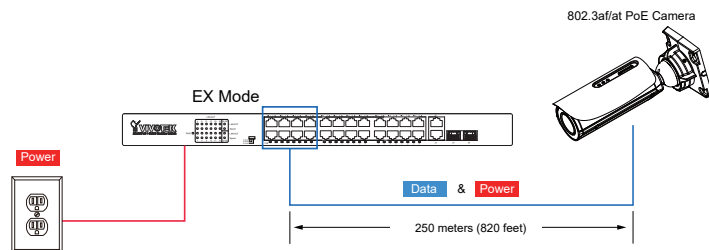

PACKAGE CONTENTS

* 1x PoE switch	* 1x Quick Installation Guide
* 2x rack mount ears	* 1x power cord (type by the shipped-to area)

⚠ IMPORTANT:

1. Install the PoE switch in a ventilated and dry place that is free of electromagnetic source, vibration, moisture, and dust.
2. Make sure the ventilation openings on the switch are not blocked.
3. Use CAT5 or 6 UTP/STP cables.
4. AC input (100~240V/AC, 50~60Hz), for a max. consumption of 380W.

CONNECTION

Front Panel

Rear Panel

⚠ IMPORTANT:

The switch already comes with lightning protection mechanism. You should always ground the switch through the PE (Protecting Earth) cable of AC cord or with ground cable. Not grounding the power may cause the power input to damage the unit.

DIP switch

ST Mode	Normal communication for ports 1 ~ 26.
ST VLAN	Ports 1 ~ 24 will be isolated from each other but can communicate with uplink ports 25 & 26, and stop broadcast storm to increase forwarding frame rate.
EX Mode	Ports 1 ~ 24 will be isolated from each other but can communicate with uplink ports 25 & 26. EX PoE ports 1 ~ 8 can deliver 802.3af/at (15.4W/30W) to cameras with up to 250m @10Mbps.

LED DEFINITIONS

POWER	Green ON	Power is on and normal.
	Green Off	Power is off.
Link/Act	Green ON	Ethernet port is connected at 10/100Mbps.
	Green Off	No connection
	Green Blinking	Data is being transmitted or received.
Speed	Green ON	Link speed at 1000Mbps.
	Green Off	Link speed at 10/100Mbps.
PoE	Orange ON	Port is linked to a powered device and supplying power successfully.
	Orange Off	No device is connected.
	Orange Blinking	Abnormal power supply is detected.