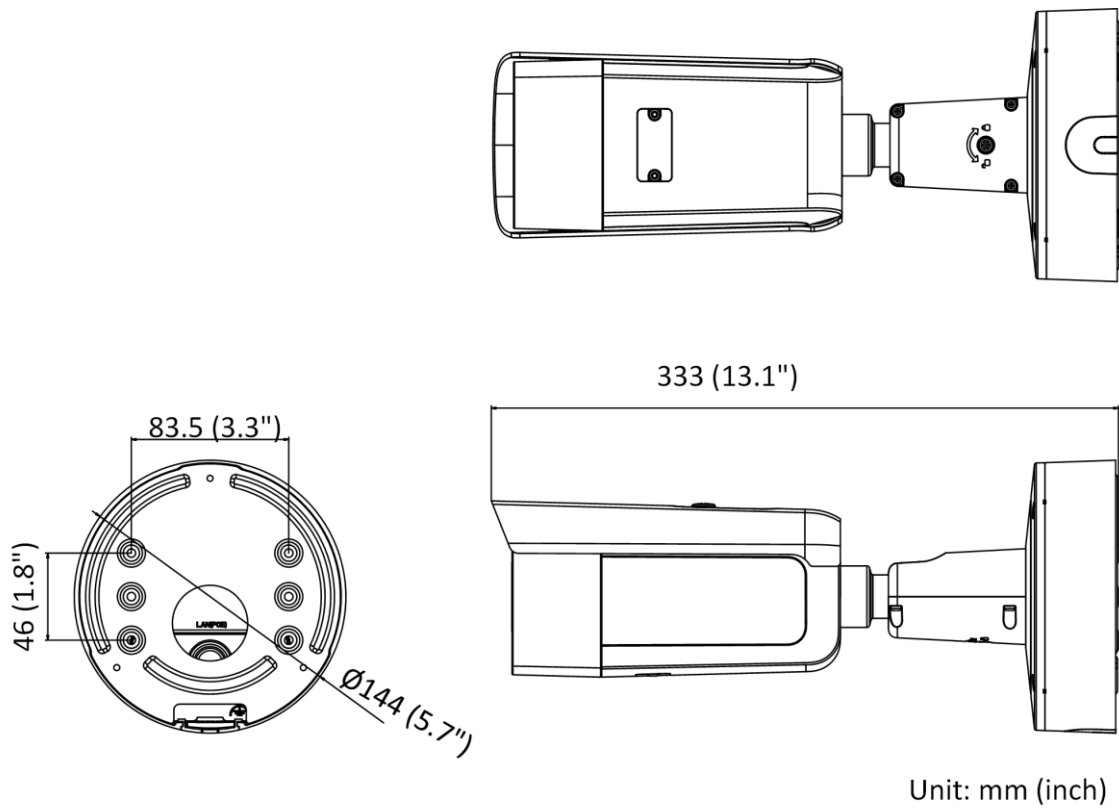

▪ **Dimension**

▪ **Accessory**

DS-1476ZJ-SUS
Corner Mount

DS-2251ZJ
Column Mount