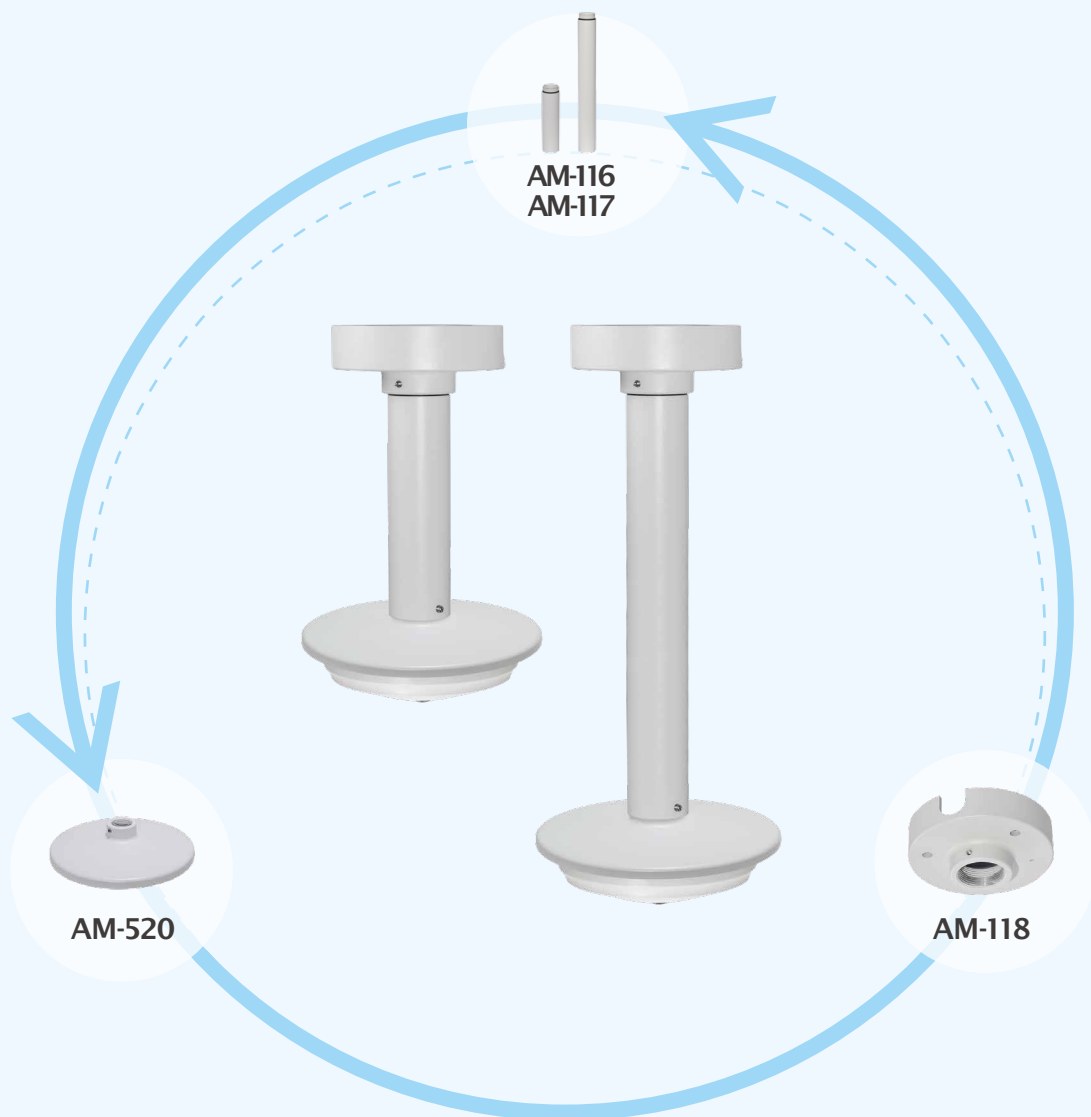

FE9182-H FE9382-EHV

Fisheye Network Camera

Accessories

Pendant Mount

Wall Mount

Pole Mount

FE9182-H

Fisheye Network Camera

Pendant Mount - Indoor

Item	Number	Description
AM-116	1	Pendant Pipe (20 cm) (1.5" PS11)
AM-117	1	Pendant Pipe (40 cm) (1.5" PS11)
AM-118	1	Pedant Head
AM-520	1	Mounting Adapter

* AM-116 and AM-117 Pendant Pipes can be connected together multiple times to extend length of pendant mount as required by installation.

FE9382-EHV

Pendant Mount - Outdoor

Pendant Mount - Outdoor

Item	Number	Description
AM-114	1	Pendant Head
AM-116	1	Pendant Pipe (20 cm) (1.5" PS11)
AM-117	1	Pendant Pipe (40 cm) (1.5" PS11)
AM-520	1	Mounting Adapter

* AM-116 and AM-117 Pendant Pipes can be connected together multiple times to extend length of pendant mount as required by installation.

* To mount FE9382-EHV to AM-520, please use the inbox plate included with the FE9382-EHV.