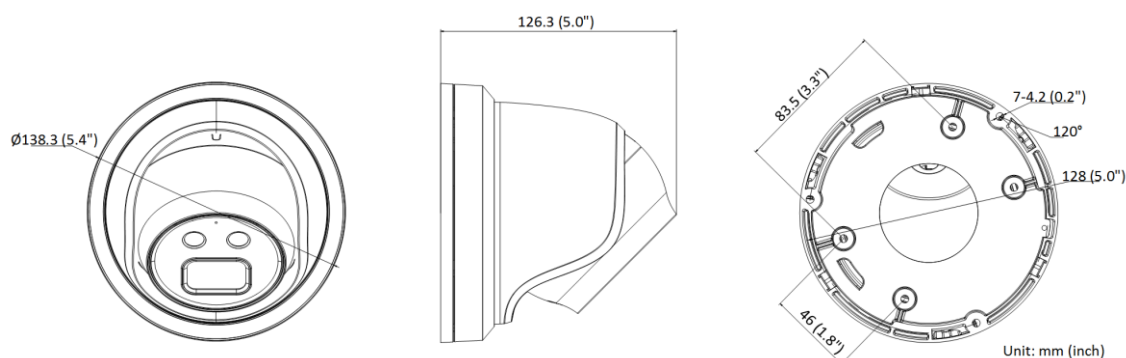

| | |
|-------------------------------|---|
| Power Consumption and Current | 12 VDC, 0.48 A, max. 5.8 W PoE: (802.3af, 36 V to 57 V), 0.19 A to 0.12 A, max. 6.8 W |
| Power Interface | Ø5.5 mm coaxial power plug |
| Material | Metal except for trim ring |
| Camera Dimension | Ø138.3 × 126.3 mm (5.4" × 5.0") |
| Package Dimension | 170 × 170 × 150 mm (6.7" × 6.7" × 5.9") |
| Camera Weight | Approx. 770 g (1.7 lb.) |
| With Package Weight | Approx. 1073 g (2.4 lb.) |
| Linkage Method | Upload to NAS/memory card, notify surveillance center, trigger record, trigger capture |
| Web Client Language | 33 languages English, Russian, Estonian, Bulgarian, Hungarian, Greek, German, Italian, Czech, Slovak, French, Polish, Dutch, Portuguese, Spanish, Romanian, Danish, Swedish, Norwegian, Finnish, Croatian, Slovenian, Serbian, Turkish, Korean, Traditional Chinese, Thai, Vietnamese, Japanese, Latvian, Lithuanian, Portuguese (Brazil), Ukrainian |
| General Function | Anti-flicker, heartbeat, mirror, privacy masks, flash log, password reset via e-mail, pixel counter |
| Software Reset | Yes |
| Approval | |
| EMC | FCC (47 CFR Part 15, Subpart B); CE-EMC (EN 55032: 2015, EN 61000-3-2: 2014, EN 61000-3-3: 2013, EN 50130-4: 2011 +A1: 2014); RCM (AS/NZS CISPR 32: 2015); IC (ICES-003: Issue 6, 2016); KC (KN 32: 2015, KN 35: 2015) |
| Safety | UL (UL 60950-1); CB (IEC 60950-1:2005 + Am 1:2009 + Am 2:2013); CE-LVD (EN 60950-1:2005 + Am 1:2009 + Am 2:2013); BIS (IS 13252(Part 1):2010+A1:2013+A2:2015); LOA (IEC/EN 60950-1) |
| Environment | CE-RoHS (2011/65/EU); WEEE (2012/19/EU); Reach (Regulation (EC) No 1907/2006) |
| Protection | -U: Ingression protection: IP66 (IEC 60529-2013) -I: Ingression protection: IP67 (IEC 60529-2013) |

Available Model

DS-2CD2346G2-I (2.8 mm, 4 mm, 6 mm)

DS-2CD2346G2-IU (2.8 mm, 4 mm, 6 mm)

Dimension

▪ Accessory

DS-1276ZJ-SUS
Corner Mount

DS-1271ZJ-140
Pendent Mount

DS-1273ZJ-140B
Wall Mount