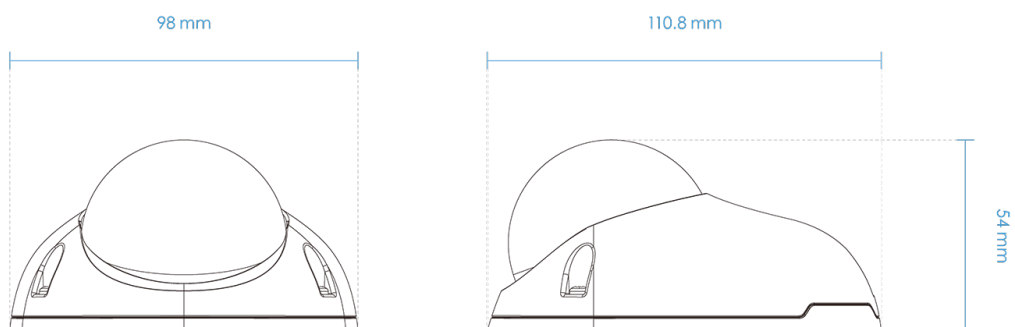

Dimensions

Compatible Accessories

Mounting Kits