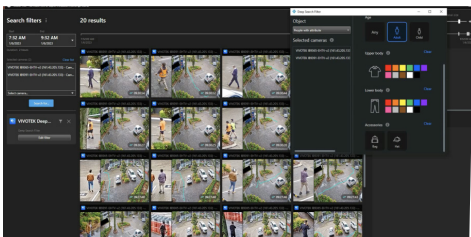

Easily Manage on Milestone, Genetec and Device Manager

Milestone XProtect

Easily enhance VIVOTEK AI cameras with Milestone XProtect. Enable Deep Search, set search rules, and export detailed surveillance reports..