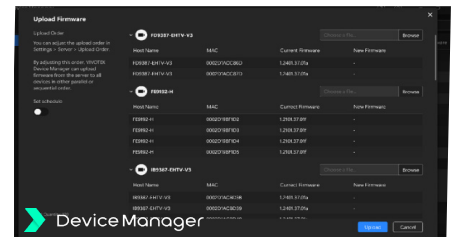

VIVOTEK Device Manager – Batch Configuration

Device Manager enables quick setup for cameras and NVRs, offering batch configurations, IP allocation, and seamless firmware updates to keep systems optimized.