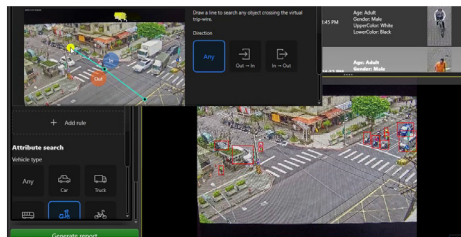

Genetec Security Center

Leverage Genetec Security Center with VIVOTEK AI cameras. Enable Deep Search, set search rules, and export detailed surveillance reports.