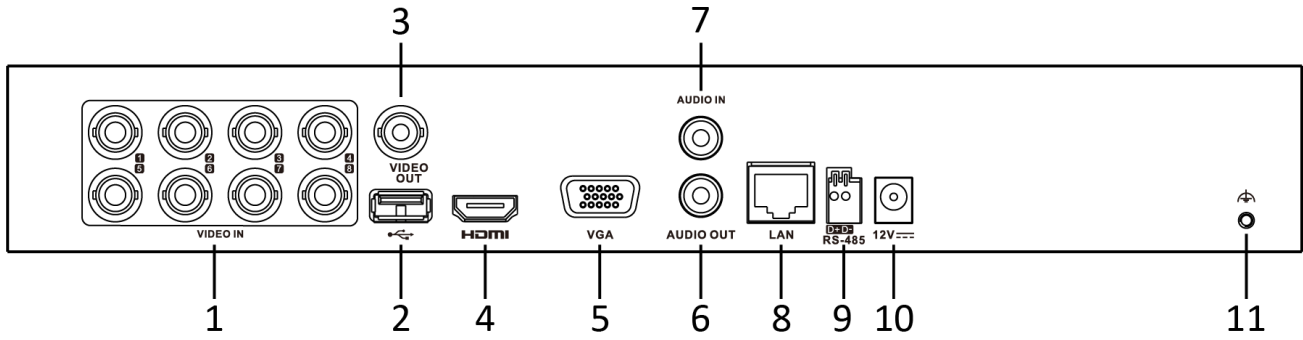

Physical Interface

*: The rear panel of iDS-7204HUHI-M1/S provides 4 video input interfaces.

No.	Description	No.	Description
1	VIDEO IN	7	AUDIO IN, RCA connector
2	USB interface	8	LAN network interface
3	VIDEO OUT	9	RS-485 serial interface
4	HDMI interface	10	12 VDC power input
5	VGA interface	11	GND
6	AUDIO OUT, RCA connector