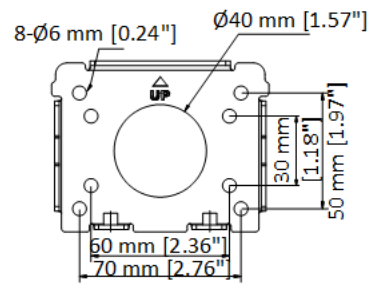

Dimensions

Accessory

Included