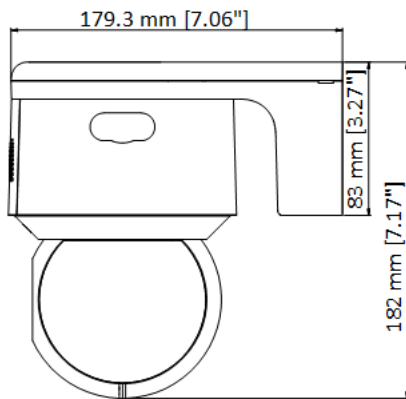

Web Browser	IE 8-11, Chrome 31+, Firefox 30+, Microsoft Edge 41.16299.726.0
Wi-Fi	
Wireless Standards	IEEE 802.11 b/g/n
Frequency Range	2.4 to 2.483GHz
Channel Bandwidth	20/40MHz
Protocols	DSSS/OFDM
Security	64/128-bit WEP, WPA/WPA2, WPS
Transfer Rates	11b:11Mbps; 11g:54Mbps; 11n:150Mbps
Wireless Range	50 m
Interface	
Audio	1-ch audio input (line in/mic in), 2.0 to 2.4Vp-p, 1k Ohm \pm 10%, 1 built-in microphone 1-ch audio output (line out and built-in speaker), line level, impedance: 600 Ω , 1 built-in speaker
Built-in Speaker	8 Ω , 2 W. Max sound pressure level: 100 dB (10 cm)
Alarm	1-ch alarm input/1-ch alarm output
Network Interface	1 RJ45 10 M/100 M Ethernet interface
General	
Power	12 VDC, 3.33 A & PoE (802.3at), 42.5 to 57 VDC, 0.6 A Max. 19 W (including max. 2.4 W for IR, 1.2 W for white light flashing)
Working Environment	Temperature: -30°C to 60°C (-22°F to 140°F), humidity: \leq 90%, no condensing
Protection Level	IP66 standard, 6000V lightning protection, surge protection and voltage transient protection
Material	ADC12 + PC
Dimension	179.3 mm \times 120.5 mm \times 182 mm (7.06" \times 4.74" \times 7.16")
Weight	Approx. 1.125 kg (2.48 lb.)

DORI

The DORI (detect, observe, recognize, identify) distance gives the general idea of the camera ability to distinguish persons or objects within its field of view. It is calculated based on the camera sensor specification and the criteria given by EN 62676-4: 2015.

DORI	Detect	Observe	Recognize	Identify
Definition	25 px/m	63 px/m	125 px/m	250 px/m
Distance (Tele)	130.9 m (429.5 ft)	51.9 m (170.3 ft)	26.2 m (86 ft)	13.1 m (43 ft)

Available Models

DS-2DE3A404IW-DE/W (2.8-12mm)

Dimensions

Accessory

Included

Power adapter

Distributed by

**HIKVISION®****Headquarters**

No.555 Qianmo Road, Binjiang District,
Hangzhou 310051, China
T +86-571-8807-5998
overseasbusiness@hikvision.com

Hikvision USA