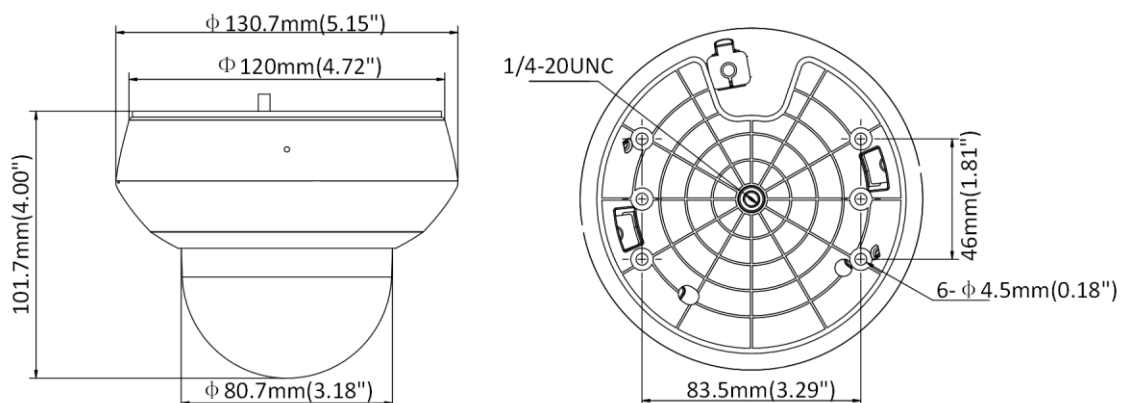

General

Language (Web Browser Access)	32 languages. English, Russian, Estonian, Bulgarian, Hungarian, Greek, German, Italian, Czech, Slovak, French, Polish, Dutch, Portuguese, Spanish, Romanian, Danish, Swedish, Norwegian, Finnish, Croatian, Slovenian, Serbian, Turkish, Korean, Traditional Chinese, Thai, Vietnamese, Japanese, Latvian, Lithuanian, Portuguese (Brazil)
Power	12 VDC, 1.5 A (Max. 10.9 W, including Max. 4.2 W for IR) PoE (802.3af), 36 to 57 VDC, 0.35 A (Max. 12.2 W, including max. 4.2 W for IR)
Working Environment	Temperature: -20°C to 60°C (-4°F to 140°F), humidity: ≤ 90%
Protection Level	IP66 standard, IK 10, surge protection, ±2kV Line to Gnd, ±1kV Line to Line, IEC61000-4-5
Material	Aluminum alloy, PC, PC+ABS
Dimension	Φ 130.7 mm × 101.7 mm (Φ 5.15" × 4.00")
Weight	Approx. 0.53 kg (1.17 lb.)

DORI

The DORI (detect, observe, recognize, identify) distance gives the general idea of the camera ability to distinguish persons or objects within its field of view. It is calculated based on the camera sensor specification and the criteria given by EN 62676-4: 2015.

DORI	Detect	Observe	Recognize	Identify
Definition	25 px/m	63 px/m	125 px/m	250 px/m
Distance (Tele)	180.0 m (590.6 ft)	71.4 m (234.3 ft)	36.0 m (118.1 ft)	18.0 m (59.1 ft)

Available Model

DS-2DE2A404IW-DE3/W(2.8-12 mm) (C), 12 VDC & PoE

Dimensions