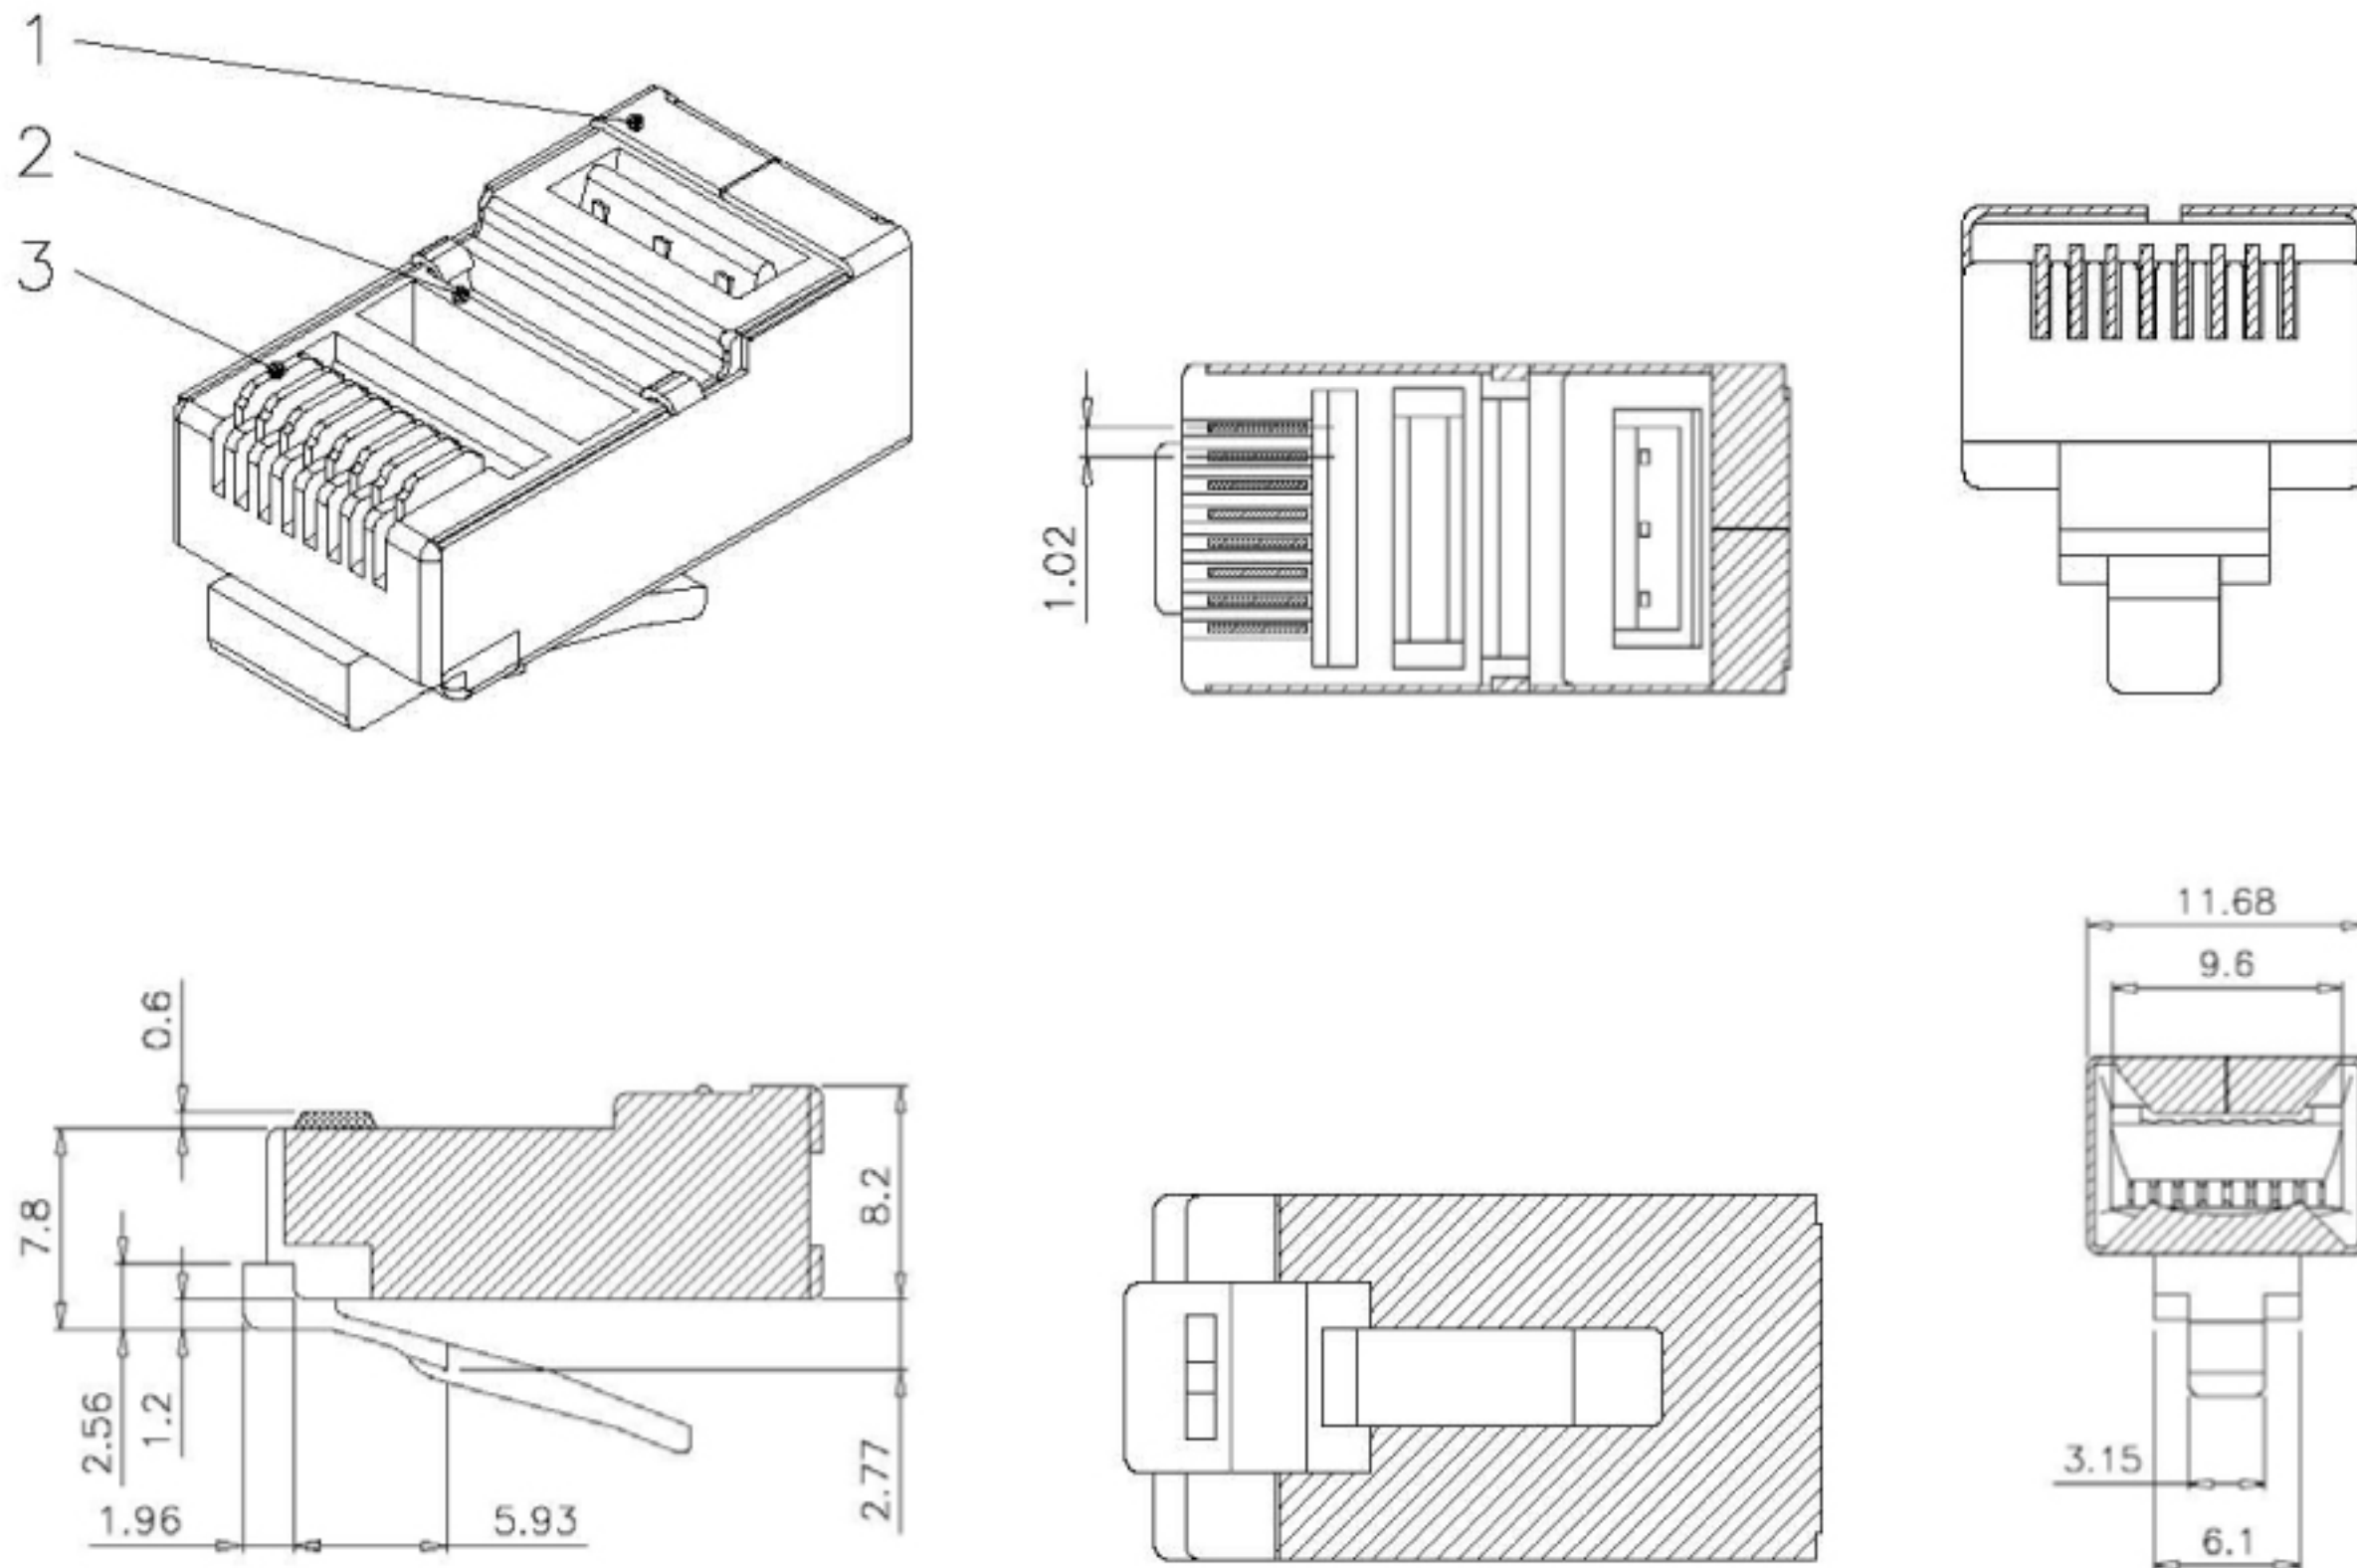

Datenblatt - Fiche technique - Data sheet

12.01.1089

ROLINE Modular-Plug geschirmt, Kat. 5e, 10 Stck

ROLINE Connecteur modulaire blindé, cat. 5e, 10 unités

ROLINE Cat.5e Modular Plug, 8p8c, shielded, for Stranded Wire, 10 pcs.

Item no.: 12.01.1089

ROLINE Cat. 5e Modular Plug, 8P8C, shielded, for Stranded Wire

Specification :

Material :

1. Housing : Polycarbonate, UL 94V-2, Transparence color
2. Shield : Bronze with Nickel plated
3. Contact Terminal : Phosphor Bronze , **Straight Pin**
Finished : **50 micro-inch Gold plating**

Performance :

- a. Operation Temperature : -40°C to 80°C
- b. Cable to Plug Tensile Strength : 7.7 kgs
- c. Use for 24-26 AWG stranded wires