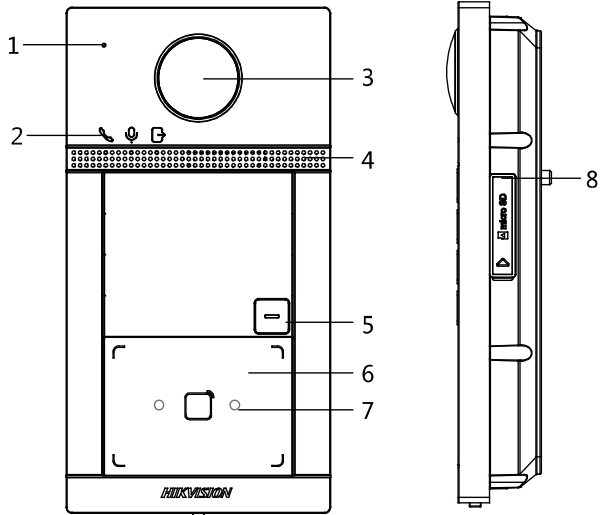

Available Model

DS-KIS604-S

Appearance and Interfaces

Villa Door Station

No.	Description	No.	Description
1	Screen	6	TF Card Slot
2	Microphone	7	Alarm Terminal
3	Debug Port	8	Reserved
4	Network Interface	9	Power Supply
5	Loudspeaker		

Dimension

Villa Door Station

No.	Description	No.	Description
1	Microphone	6	Card Reading Area
2	Indicator	7	IR Light
3	Camera	8	MicroSD Card Slot & Debugging Port
4	Loudspeaker	9	LAN
5	Button	10	Terminals