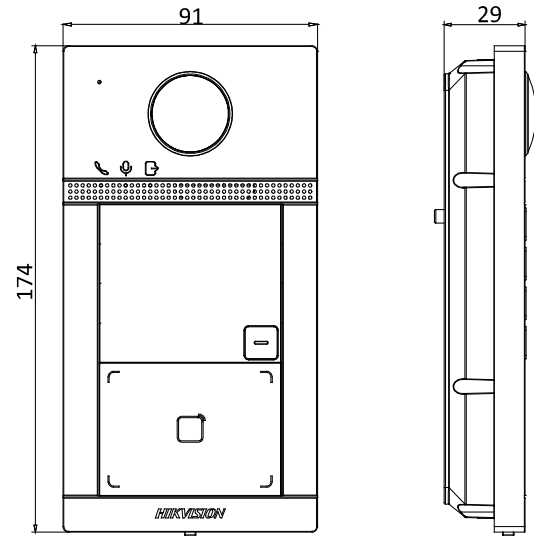

General

Power supply	IEEE802.3af, standard PoE 12 VDC/1 A
Power consumption	≤ 6 W
Working temperature	-10 °C to 55 °C (14 °F to 131 °F)
Working humidity	10% to 90%
Dimensions	200 mm × 140 mm × 15.1 mm (7.9" × 5.5" × 0.6")

Dimension

Villa Door Station

No.	Description	No.	Description
1	Microphone	6	Card Reading Area
2	Indicator	7	IR Light
3	Camera	8	MicroSD Card Slot & Debugging Port
4	Loudspeaker	9	LAN
5	Button	10	Terminals