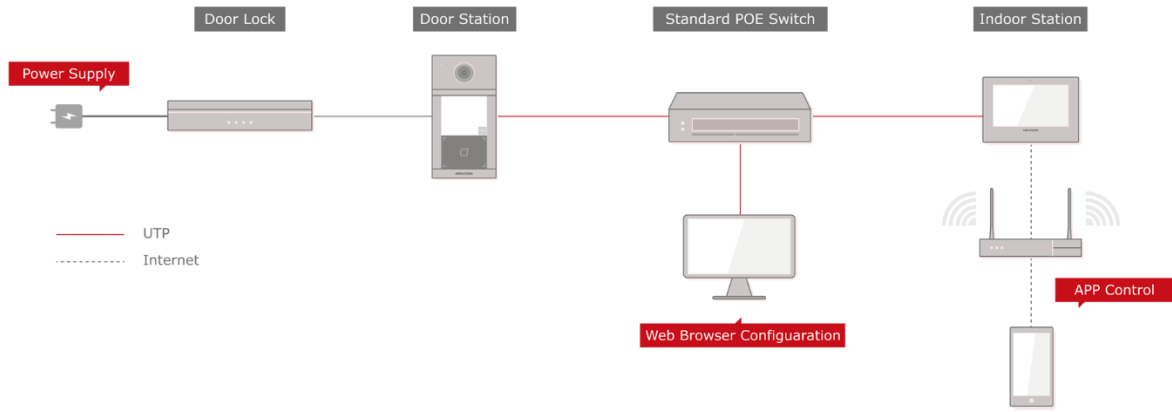

Dimension

Villa Door Station

No.	Description	No.	Description
1	Microphone	6	Card Reading Area
2	Indicator	7	IR Light
3	Camera	8	MicroSD Card Slot & Debugging Port
4	Loudspeaker	9	LAN
5	Button	10	Terminals

Network Indoor Station

Network Indoor Station

Unit : mm

Typical Application

Distributed by

**HIKVISION®****Headquarters**

No.555 Qianmo Road, Binjiang District,
Hangzhou 310051, China
T +86-571-8807-5998
overseasbusiness@hikvision.com