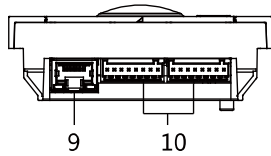

No.	Description	No.	Description
1	Microphone	6	Card Reading Area
2	Indicator	7	IR Light
3	Camera	8	MicroSD Card Slot & Debugging Port
4	Loudspeaker	9	LAN
5	Button	10	Terminals