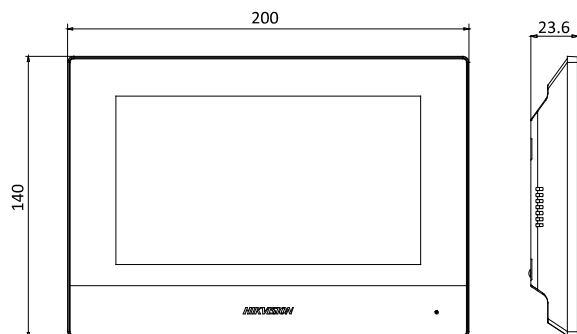

Network Indoor Station