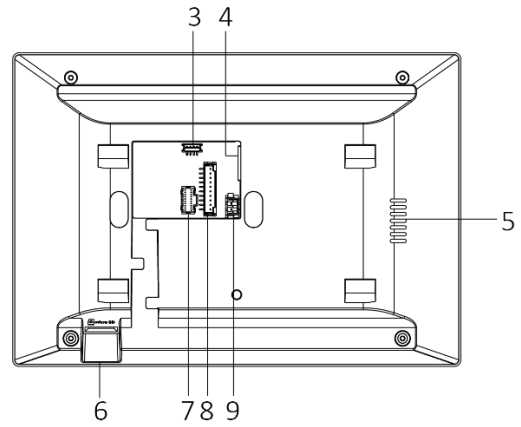

Available Model

DS-KIS604-S

Appearance and Interfaces

Villa Door Station

No.	Description	No.	Description
1	Screen	6	TF Card Slot
2	Microphone	7	Alarm Terminal
3	Debug Port	8	Reserved
4	Network Interface	9	Power Supply
5	Loudspeaker		

Dimension

Villa Door Station

No.	Description	No.	Description
1	Microphone	6	Card Reading Area
2	Indicator	7	IR Light
3	Camera	8	MicroSD Card Slot & Debugging Port
4	Loudspeaker	9	LAN
5	Button	10	Terminals