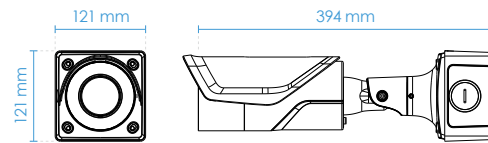

w/ Junction Box

Compatible Accessories

Mounting Kits