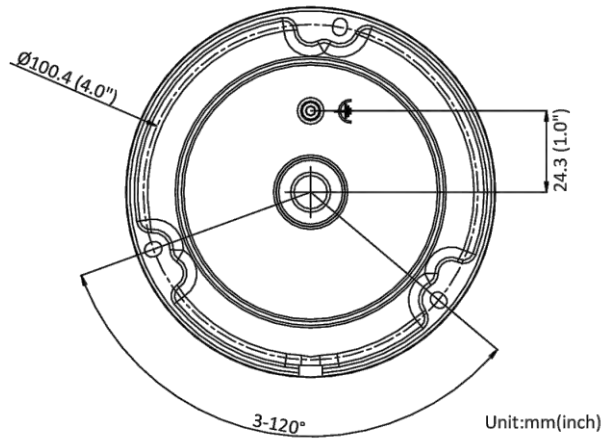

▪ Dimension

Unit:mm(inch)