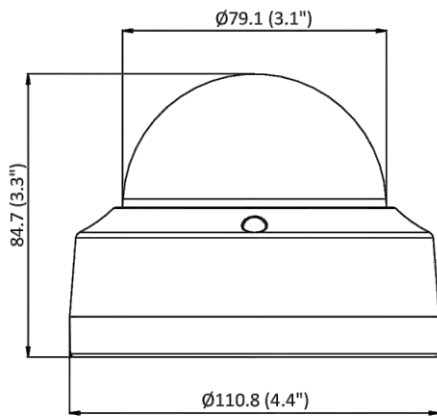

▪ Dimension

Unit:mm(inch)