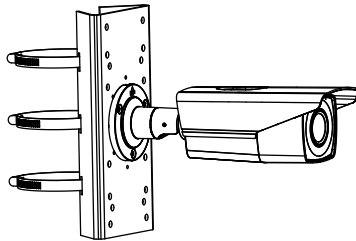

Hikvision Hong Kong
 T +852-2151-1761

Accessory

DS-1275ZJ-SUS
Vertical pole mount

DS-1276ZJ-SUS
Corner mount

DS-1280ZJ-S
Junction box

Distributed by

HIKVISION

Headquarters