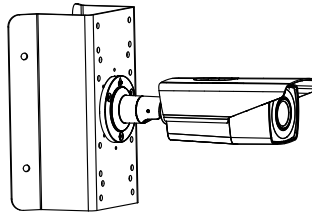

Hikvision Hong Kong
 T +852-2151-1761

Accessory

DS-1275ZJ-SUS
Vertical pole mount

DS-1276ZJ-SUS
Corner mount

DS-1280ZJ-S
Junction box

Distributed by

HIKVISION

Headquarters