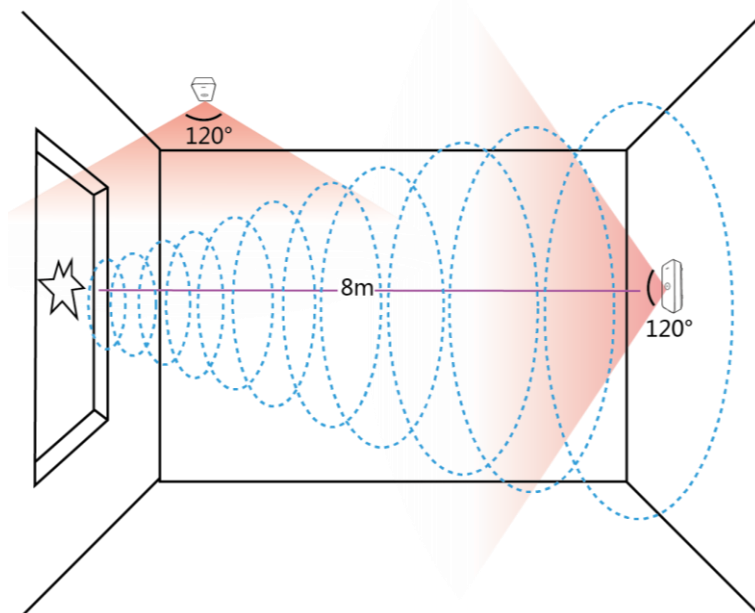

Storage Temperature	-20 °C to 60 °C (-4 °F to 140 °F)
Operation Humidity	10% to 90%
Dimension(W × H × D)	65.5 mm × 103 mm × 48.5 mm
Weight	134 g
Mounting Height	1.8 to 2.4 m
Mounting Method	Wall
Application Scenario	Indoor
Bracket	Optional Wall & Ceiling Accessory

▪ Available Model

DS-PDPG12P-EG2-WE

▪ Installation

Choose the right location