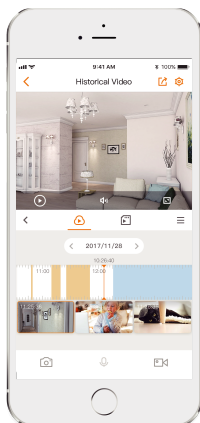

## 1080P H.265 Active Deterrence Wi-Fi Camera

LOOC delivers 2MP live monitoring, it supports the latest H.265 compression which can save up to 50% bandwidth and storage. With IP65 certified, the camera can be used outdoors under different weather conditions. With built-in spotlight and 110dB security siren, LOOC actively keeps unwelcome visitors away from what you care before he enters your home.

**1080P FHD Video**  
See more than 720P

**Active Deterrence**  
Scare away unwelcome visitors with built-in spotlight and 110dB security siren

**H.265 Codec**  
Save more high-quality video in less space

**Two-way Talk**  
Communicate with family and pets easily

**PIR Detection**  
High quality passive IR detector for reducing false alarms

**IP65**  
Weatherproof for outdoor conditions

**Wi-Fi Connection**  
IEEE802.11b/g/n(2.4GHz)

**Micro SD Card Slot**  
Supports up to 128GB local storage

**Cloud Service**  
Live video, storage, alarm alerts and more