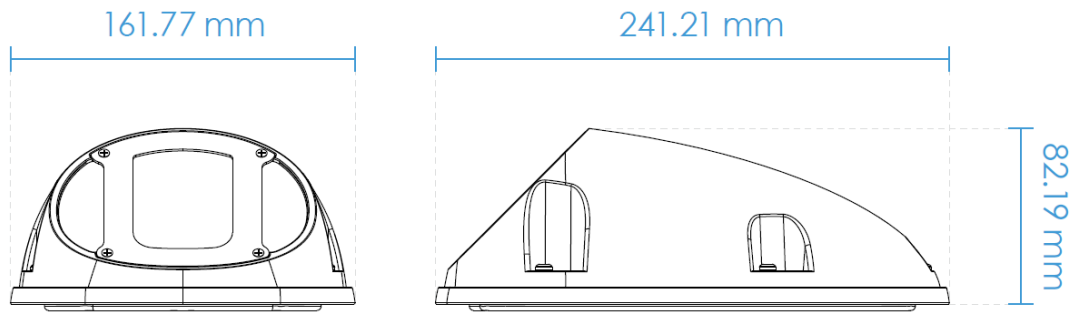

### General

Connectors	M12 4pin D-coded, Female connector for Network/PoE connection M12 5pin A-coded, Male connector for DC 24V heater Audio input Audio output Digital input*1 Digital output*1
LED Indicator	System power and status indicator
Power Input	Camera: IEEE 802.3af PoE Class 0 Heater: DC 24V
Power Consumption	Camera: Max. 10 W/5.7 W (IR on/off) Heater: 50 W
Dimensions	241.21 (D) x 161.77 (W) x 82.19 (H) mm
Weight	1,370 g
Casing	IP68, IP6K9K, NEMA 4X, IK10+ casing with AR-coated glass
Certifications	CE, LVD, FCC Class B, VCCI, C-Tick, EN50155 TX, EN61373, EN50121-3-2, EN50121-4, UL, EN45545 HL1
Operating Temperature	Starting Temperature: -40°C ~ 70°C (-40°F ~ 158°F) Working Temperature: -40°C ~ 70°C (-40°F ~ 158°F)
Humidity	90%
Warranty	36 months

## Dimensions