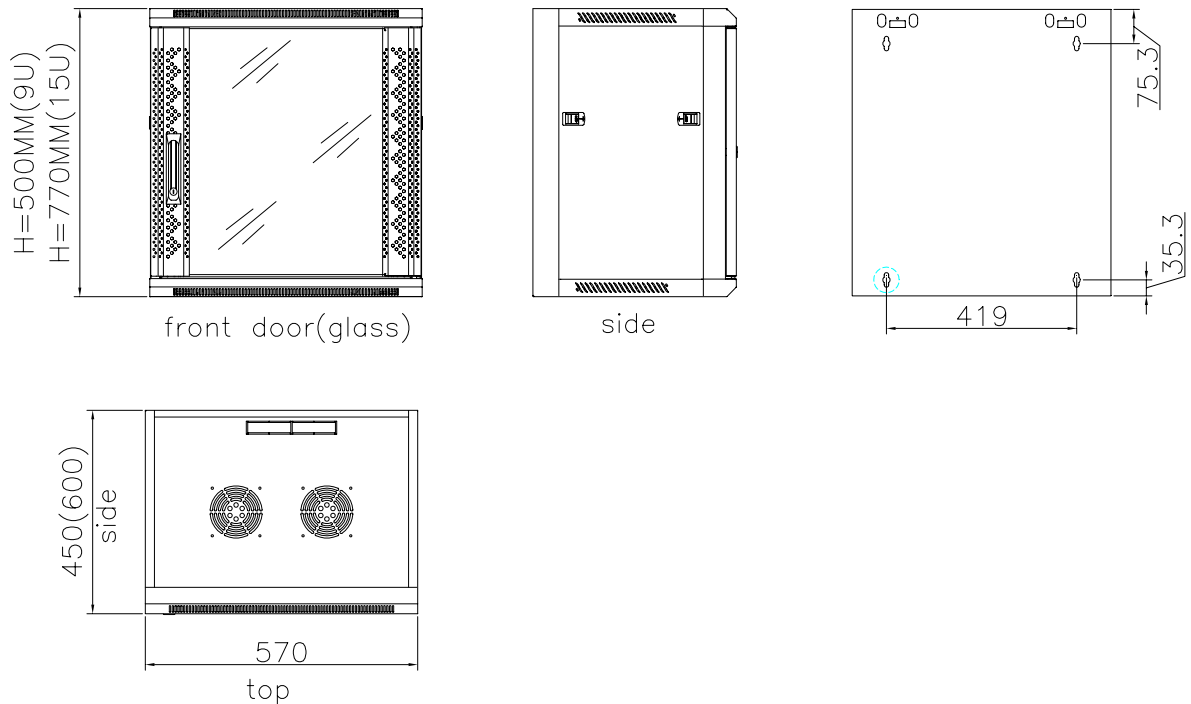

Datenblatt - Fiche technique - Data sheet

**26.99.0152**

VALUE Wandgehäuse 12 HE (HxBxT) 640x570x600 mm

VALUE Armoire murale 12 UH (HxLxP) 640x570x600 mm

VALUE 19" Wall Mount Rack 12U, 640x570x600 mm (HxWxD)

## SE5409/SE5615 DATA SHEET

- Quick installation and Patent frame , assemble time no more then 5 minutes , the volume of flat pack is only 1/3~1/4 of assembly finished pack .
- Black light plated
- One cable channel on the top and the other on bottom
- Toughened glass front , grey decoration strip , lock with the deluxe rotary handle , the direction of opening the door can be changed according to the requirement, the Opening Degree of the door is more

than 180°.

- Set a ground pole in the cabinet
- Provide a hang to the wall board, easily assemble , screw lock from the inner, prevent stealing or knock off
- Quick open side door, convenient for equipment install and maintain
- Installation depth can be adjusted according to the requirement
- 19" standard installation ;