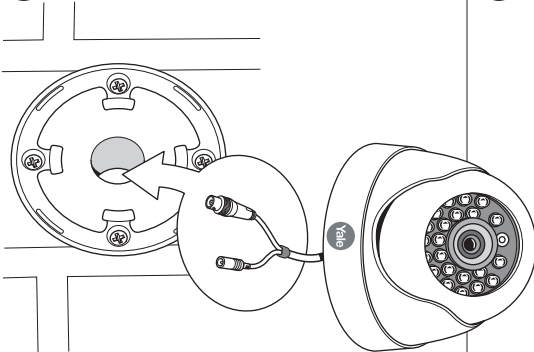

Smart Home CCTV Dome Camera Manual

CCTV Kamera
CCTV de interior
Camera CCTV
Caméra CCTV

DC 12V

DVR cable

18m

110 - 240 V AC

12V DC

EU

UK

1

2

3

4

5

6

i Support