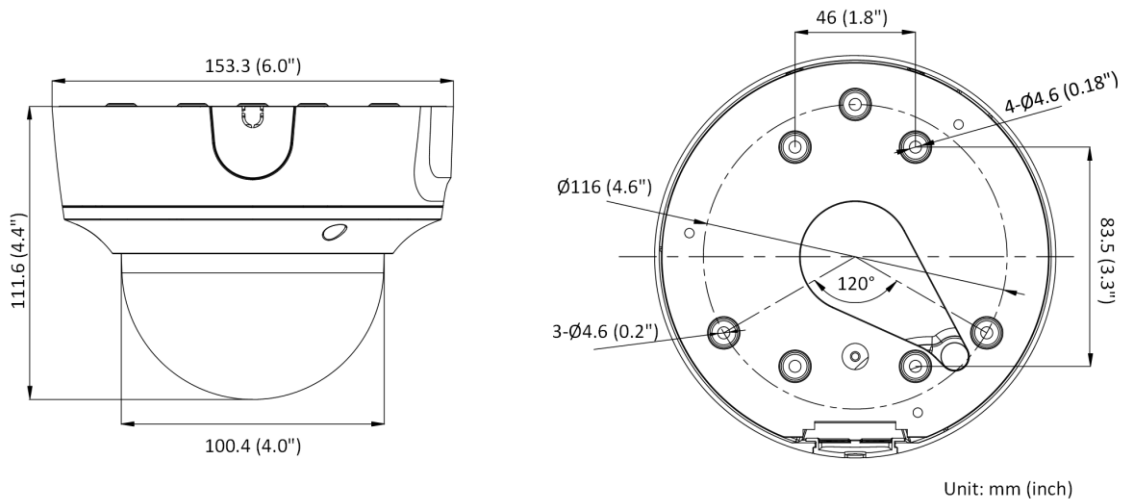

Safety	UL (UL 60950-1); CB (IEC 60950-1:2005 + Am 1:2009 + Am 2:2013, IEC 62368-1:2014); CE-LVD (EN 60950-1:2005 + Am 1:2009 + Am 2:2013, IEC 62368-1:2014); BIS (IS 13252(Part 1):2010+A1:2013+A2:2015); LOA (IEC/EN 60950-1)
Environment	CE-RoHS (2011/65/EU); WEEE (2012/19/EU); Reach (Regulation (EC) No 1907/2006)
Protection	IP67 (IEC 60529-2013), IK10 (IEC 62262:2002)

Available Model

DS-2CD3786G2T-IZS (2.7 to 13.5 mm, 7 to 35 mm)

Dimension

Accessory

Included

DS-1280ZJ-DM55

Junction box