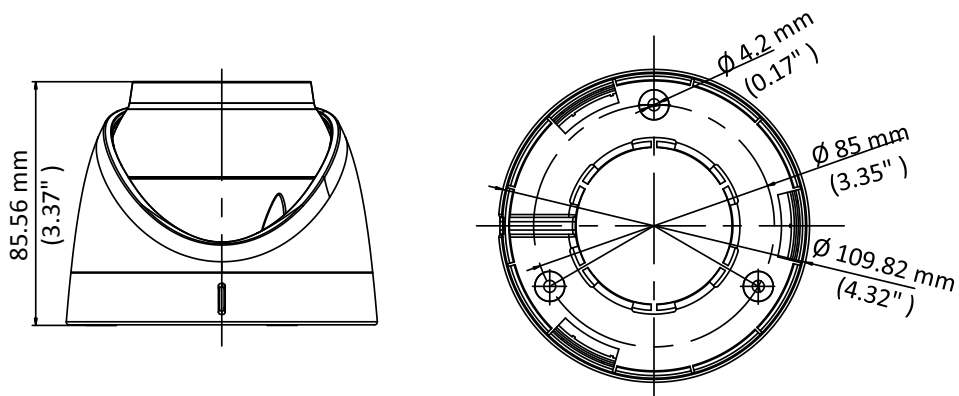

Order Model

DS-2CE72DFT-F28

Dimension