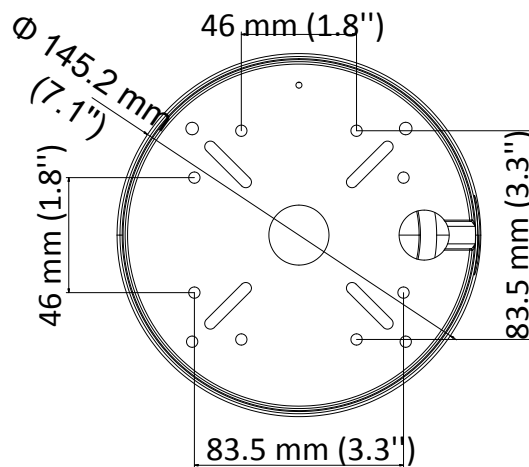

Order Model

DS-2CE59U7T-AVPIT3ZF

Dimension