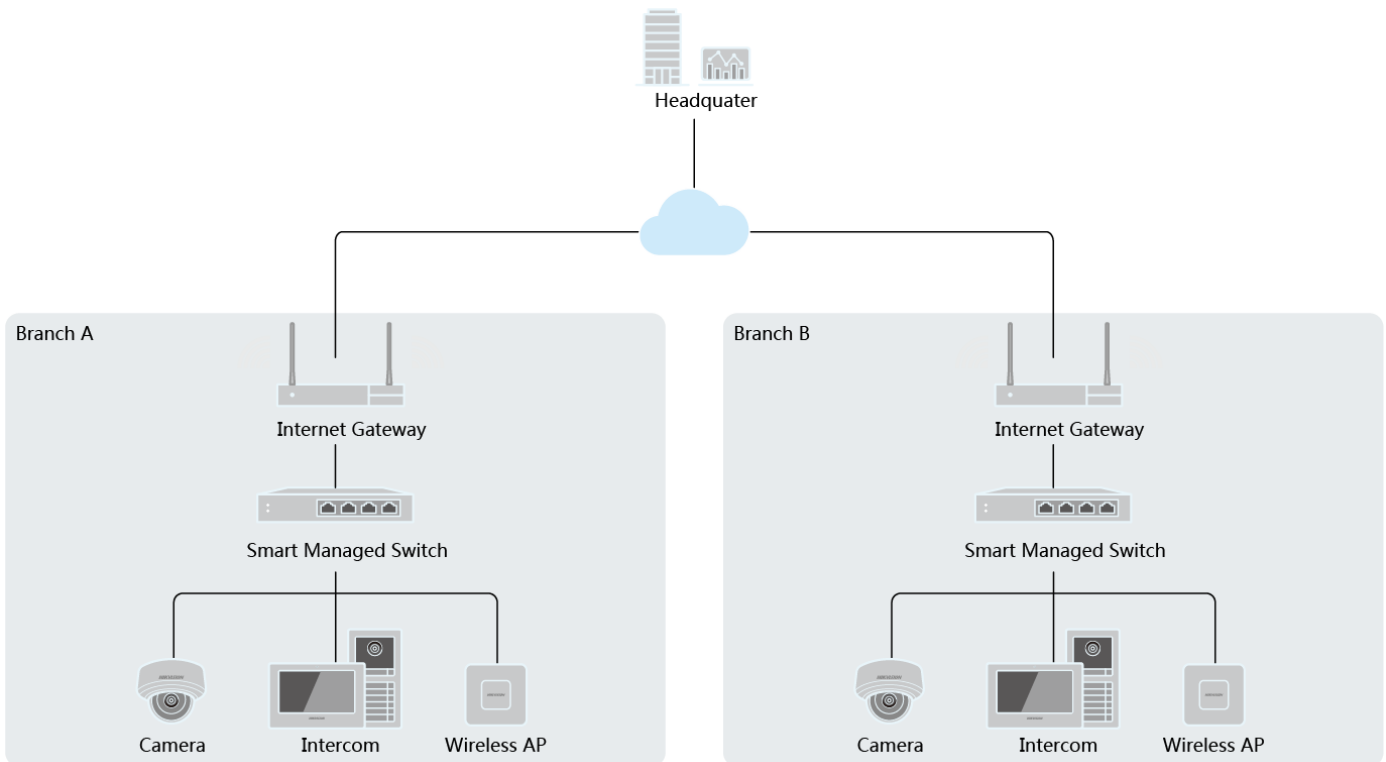

Typical Application