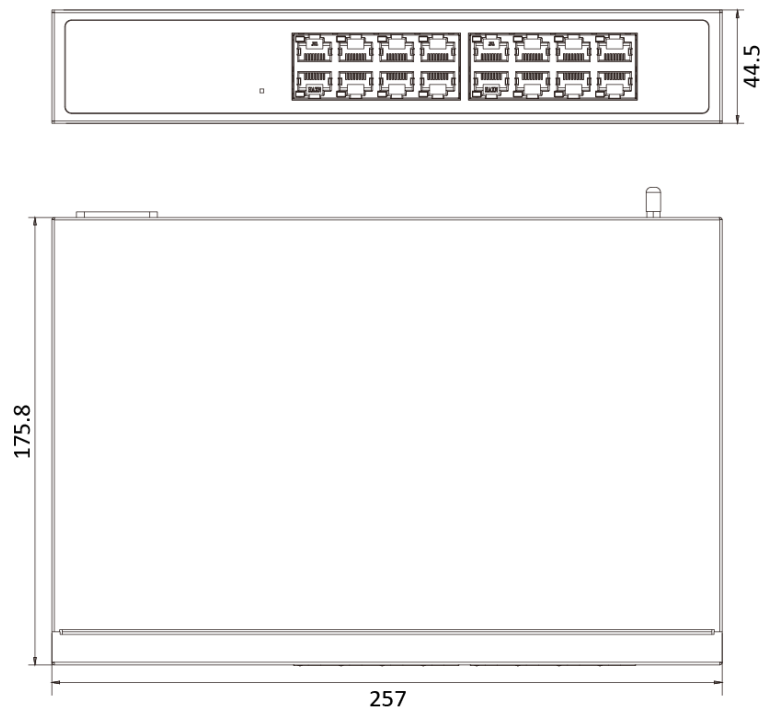

Specification

Model		DS-3E1516-EI
Network parameters	Port number	16 × gigabit fiber optical ports
	Port type	RJ45 port, full duplex, MDI/MDI-X adaptive
	Standard	IEEE 802.3, IEEE 802.3u, IEEE 802.3x, and IEEE 802.3ab
	Forwarding mode	Store-and-forward switching
	Working mode	Standard mode (default)
	MAC address table	8 K
	Switching capacity	32 Gbps
	Packet forwarding rate	23.808 Mpps
	Internal cache	2 Mbits
General	Shell	Metal material, fan-free design
	Weight	1.12 kg (2.47 lb)
	Dimension (L × H × D)	257 mm × 44.5 mm × 175.8 mm (10.12" × 1.75" × 6.92")
	Operating temperature	-10°C to 55°C (14°F to 131°F)
	Storage temperature	-40°C to 85°C (-40°F to 185°F)
	Operating humidity	5% to 95% (no condensation)
	Relative humidity	5% to 95% (no condensation)
	Power supply	220 VAC, 50/60 Hz, Max. 0.3 A
	Power source	12 W
	Max. power consumption	10 W
Software function	Device maintenance	Support remote upgrade, recovering default parameters, viewing logs, configuring basic network parameters.
	Typology display	Support typology display.
	Port configuration	Support rate, flow control, and switch configuration
	Link aggregation	Support static link aggregation with up to 2 aggregation groups and up to 4 ports in each group.
	Device status alarm	Support the device status alarm.
	Network management	Support client management.
	Port statistics	Support port transmitting/receiving real-time rate statistics, 7-day transmitting/receiving peak rate statistics.
Approval	EMC	FCC (47 CFR Part 15, Subpart B); CE-EMC (EN 55032: 2015, EN 61000-3-2: 2014, EN 61000-3-3: 2013, EN 55024: 2010 +A1: 2015); RCM (AS/NZS CISPR 32: 2015); IC (ICES-003: Issue 6, 2016)
	Safety	UL (UL 60950-1); CB (IEC 60950-1:2005 + Am 1:2009 + Am 2:2013); CE-LVD (EN 60950-1:2005 + Am 1:2009 + Am 2:2013)
	Chemistry	CE-RoHS (2011/65/EU); WEEE (2012/19/EU); Reach (Regulation (EC) No 1907/2006)

Physical Interface

Front panel:

Rear panel:

Available Model

DS-3E1516-EI

Dimension (unit: mm)

Typical Application

Distributed by