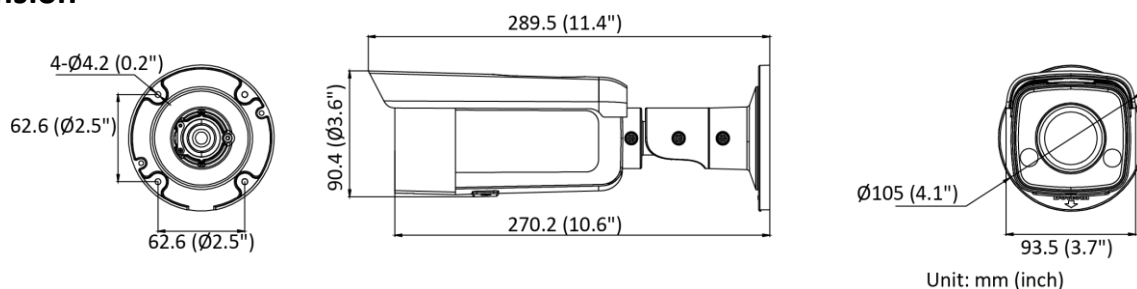

▪ Available Model

DS-2CD2T27G2-L (2.8/4/6 mm)

▪ Dimension