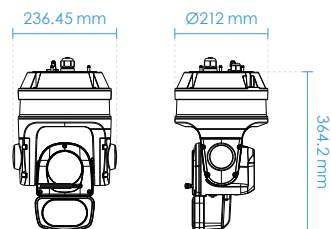

## Technical Specifications

Dimensions	236.45 x 364.2 mm
Weight	5,700 g
Casing	IP66, IK10, NEMA 4X
Safety Certifications	CE, FCC Class A, VCCI, C-tick, NEMA 4X, UL
Operating Temperature	Starting Temperature: -40°C ~ 55°C (-40°F ~ 131°F) Working Temperature: -40°C ~ 55°C (-40°F ~ 131°F)
Humidity	90%
Warranty	36 months

### Dimensions