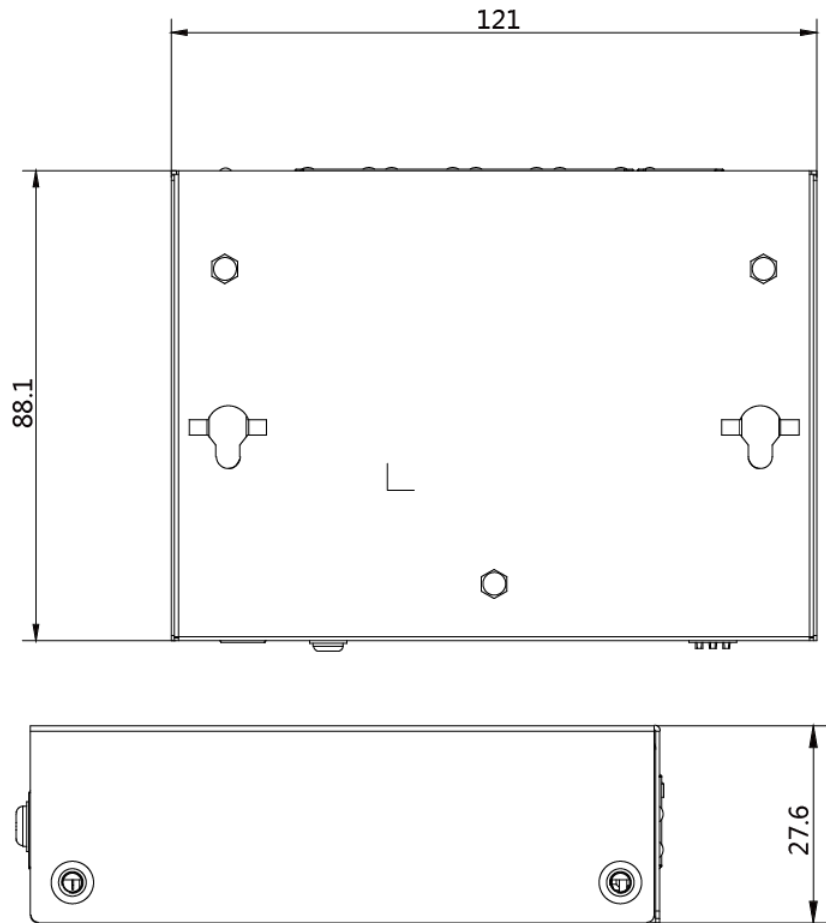

Dimension (unit: mm)